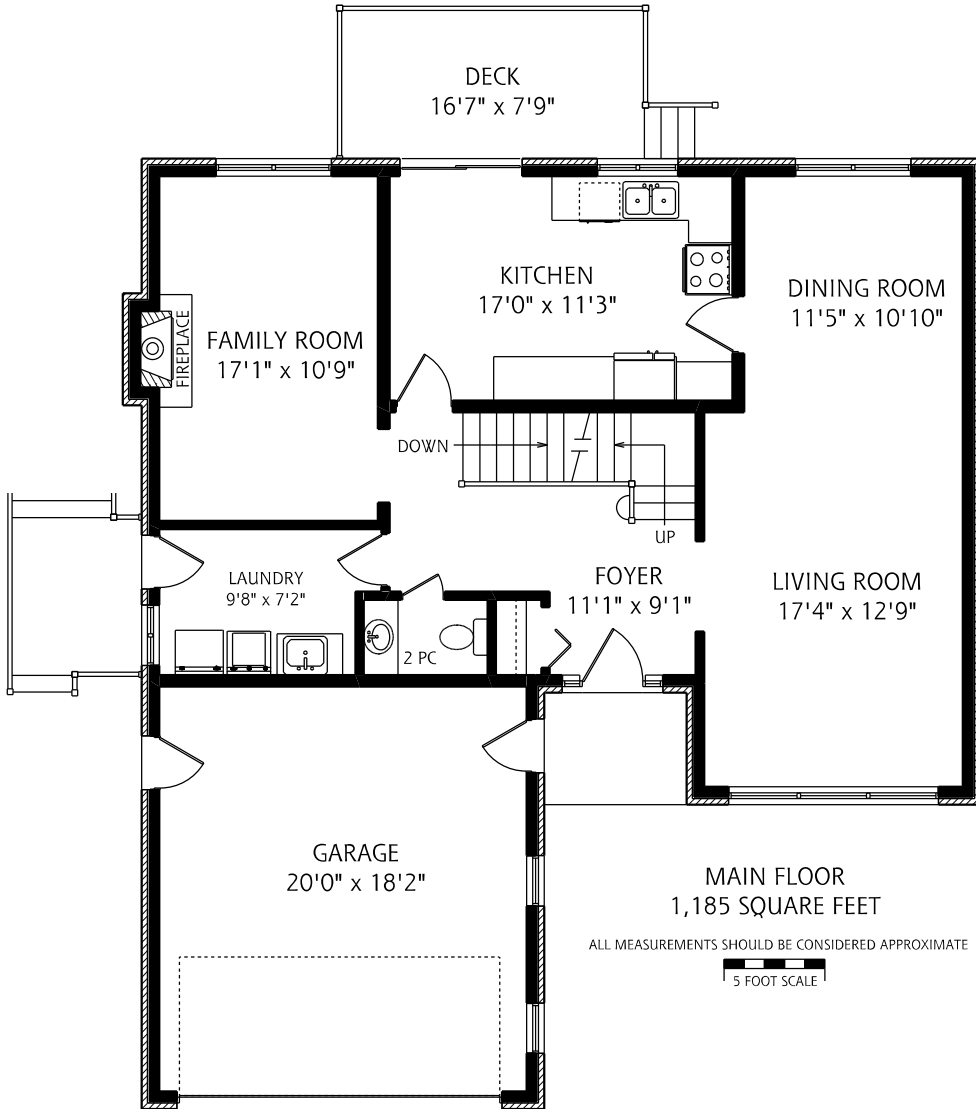

38 ARKONA DRIVE

SECOND FLOOR
1,105 SQUARE FEET

LOWER LEVEL
1,180 SQUARE FEET