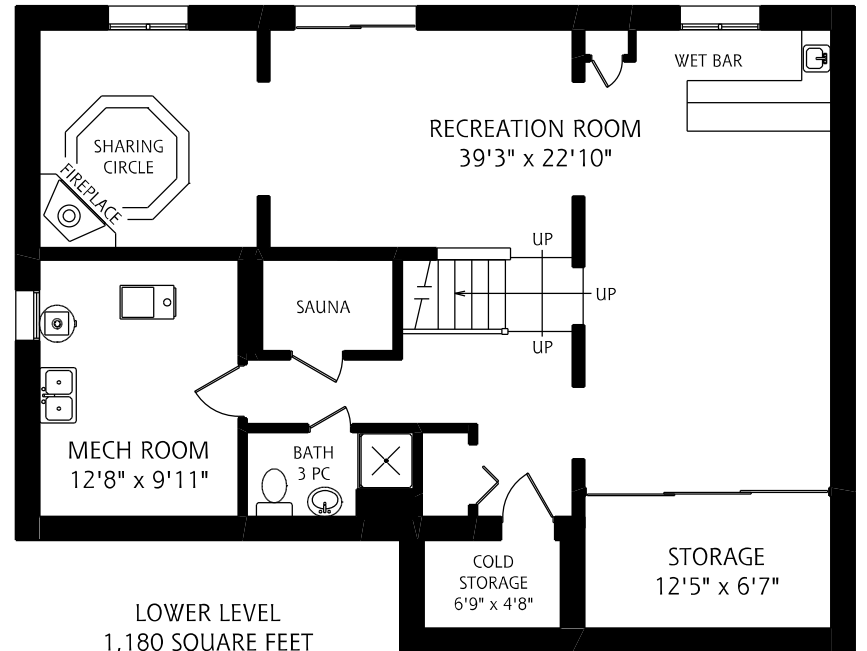

38 ARKONA DRIVE

SECOND FLOOR
1,105 SQUARE FEET

LOWER LEVEL
1,180 SQUARE FEET