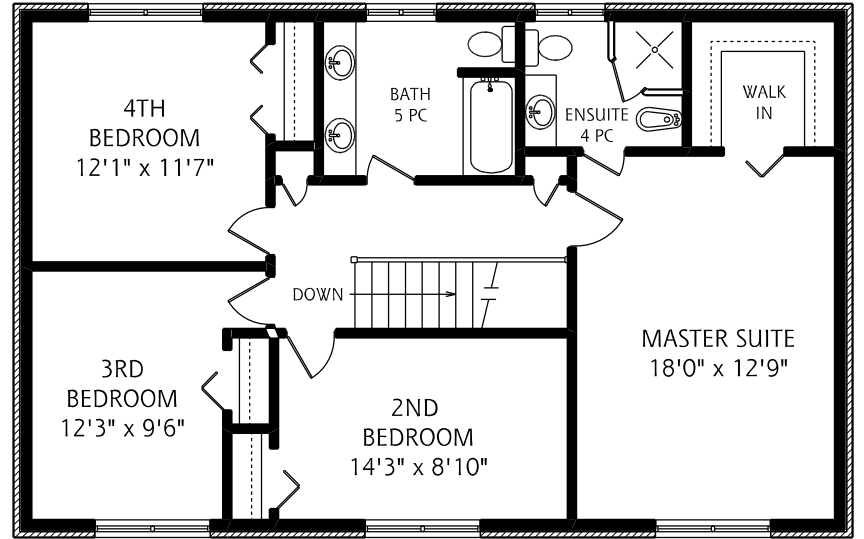

38 ARKONA DRIVE

SECOND FLOOR
1,105 SQUARE FEET

LOWER LEVEL
1,180 SQUARE FEET