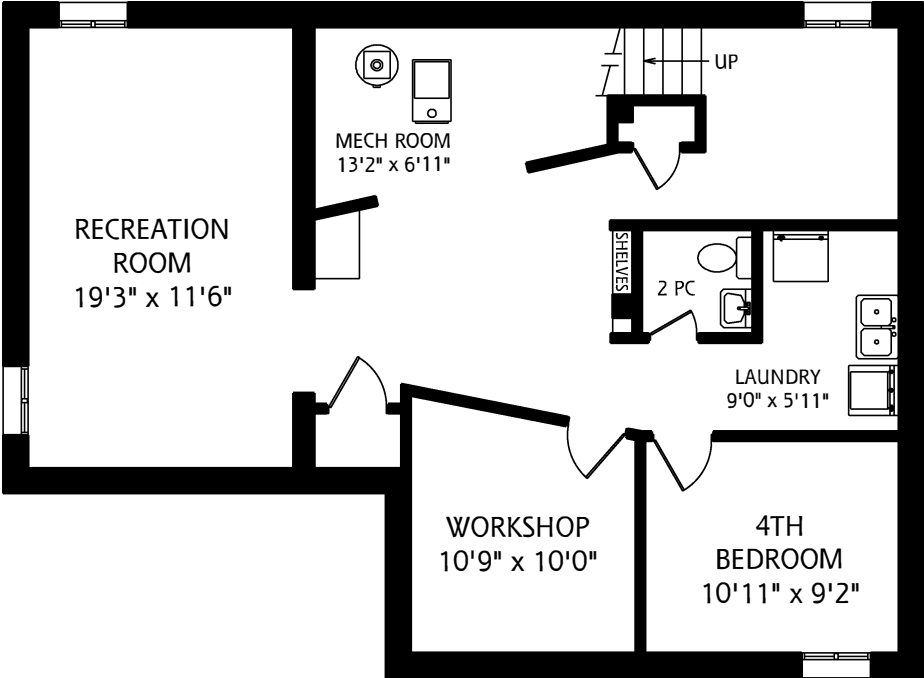

9 NORDEN CRESCENT

MAIN FLOOR
1,040 SQUARE FEET

ALL MEASUREMENTS SHOULD BE CONSIDERED APPROXIMATE

LOWER LEVEL
1,040 SQUARE FEET