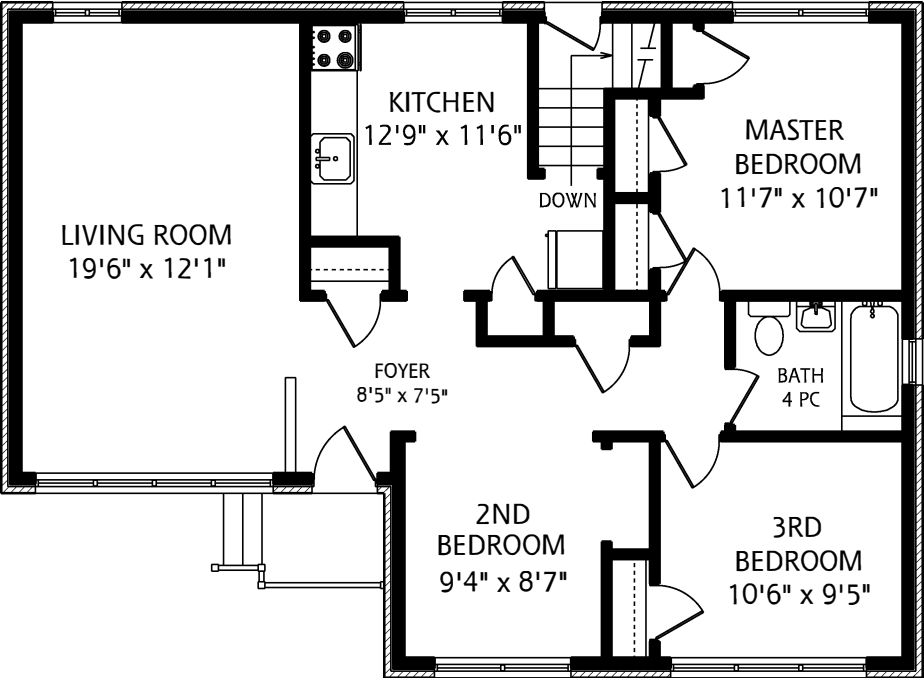

9 NORDEN CRESCENT

MAIN FLOOR
1,040 SQUARE FEET

ALL MEASUREMENTS SHOULD BE CONSIDERED APPROXIMATE

LOWER LEVEL
1,040 SQUARE FEET