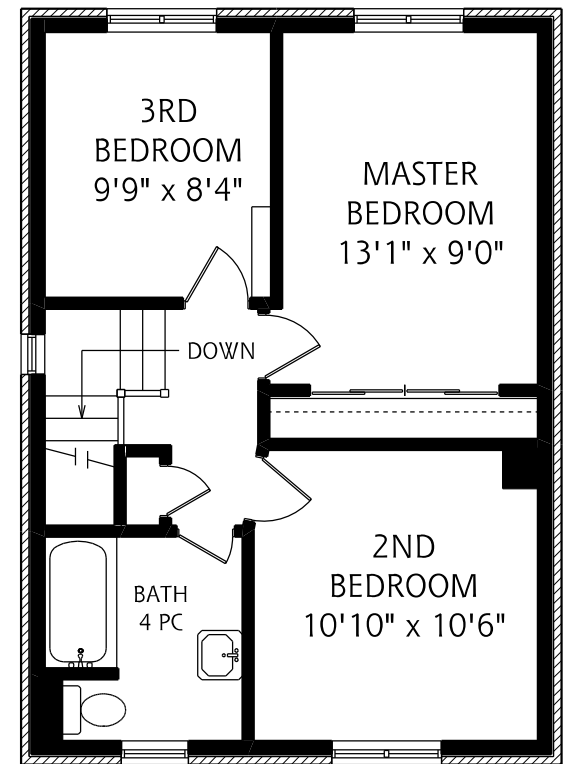

# 649 MERTON STREET

LOWER LEVEL  
770 SQUARE FEET

MAIN FLOOR  
735 SQUARE FEET

SECOND FLOOR  
560 SQUARE FEET

ALL MEASUREMENTS SHOULD BE CONSIDERED APPROXIMATE