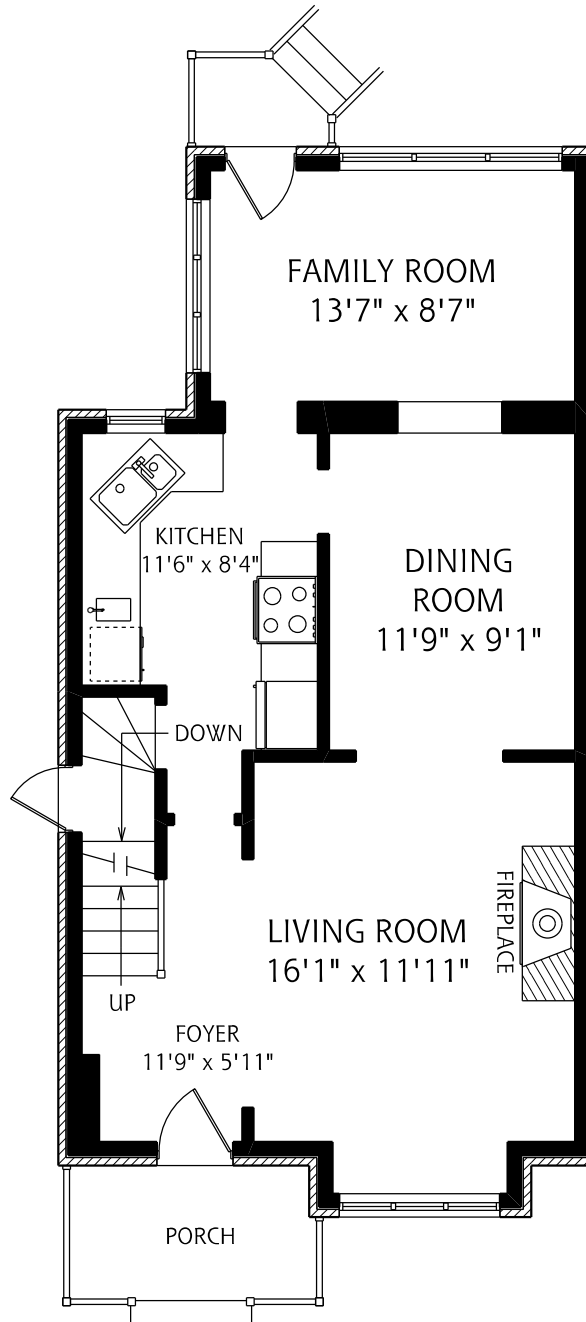

# 649 MERTON STREET

LOWER LEVEL  
770 SQUARE FEET

MAIN FLOOR  
735 SQUARE FEET

SECOND FLOOR  
560 SQUARE FEET

ALL MEASUREMENTS SHOULD BE CONSIDERED APPROXIMATE