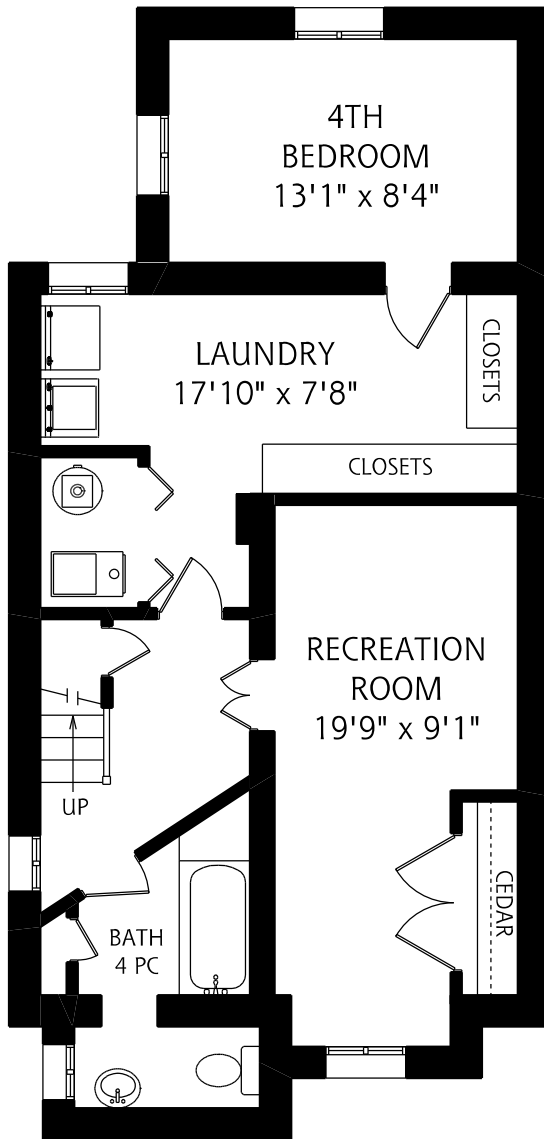

# 649 MERTON STREET

LOWER LEVEL  
770 SQUARE FEET

MAIN FLOOR  
735 SQUARE FEET

SECOND FLOOR  
560 SQUARE FEET

ALL MEASUREMENTS SHOULD BE CONSIDERED APPROXIMATE