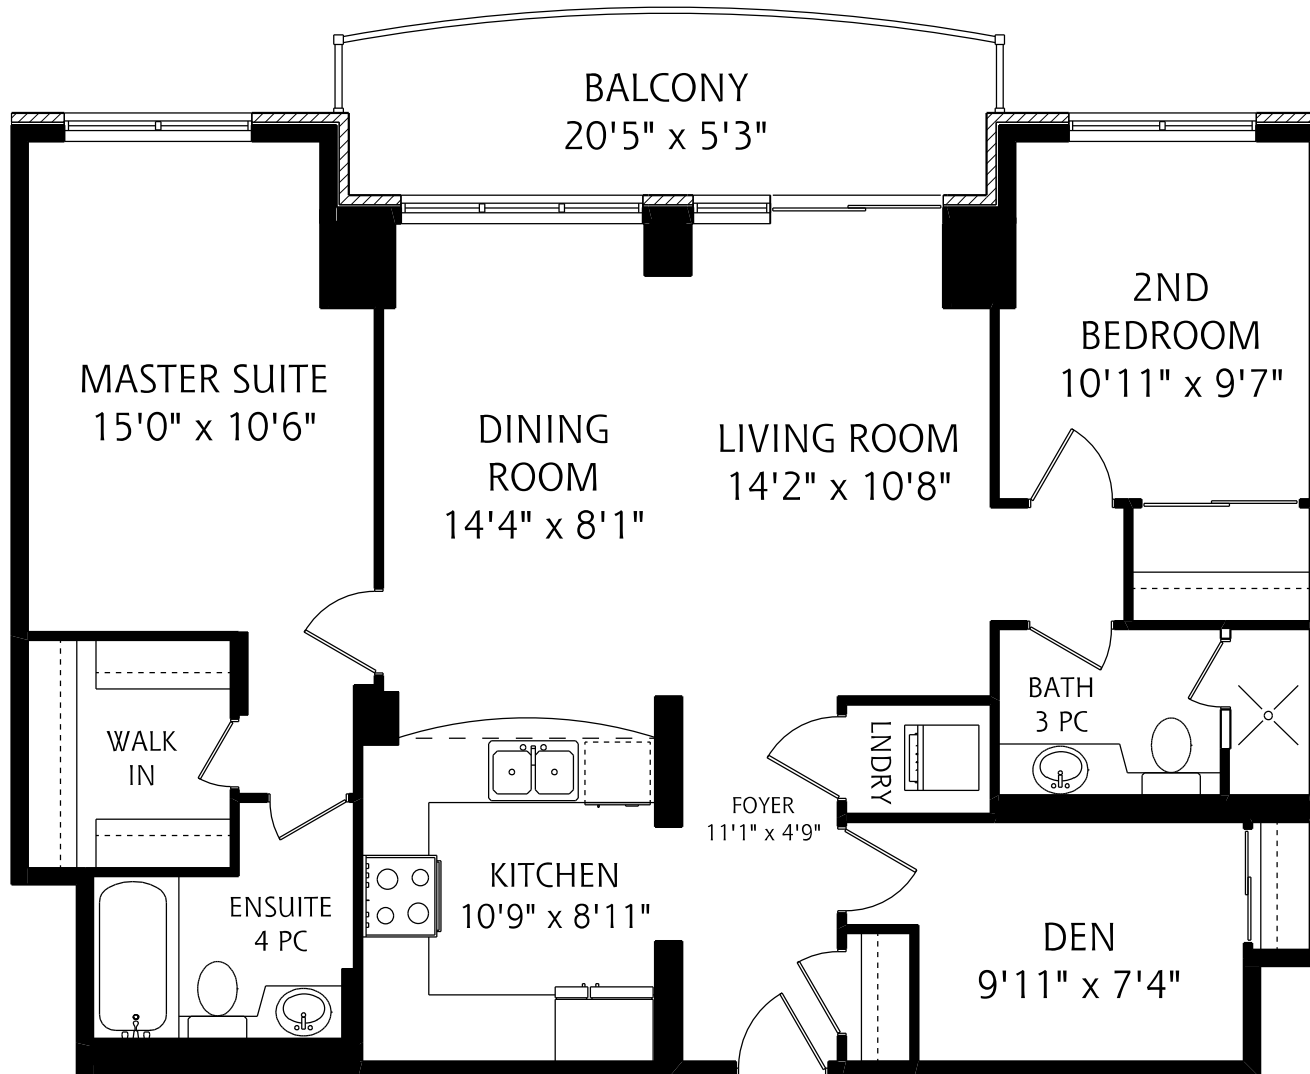

319 MERTON STREET SUITE #603

1.125 SQUARE FEET

ALL MEASUREMENTS SHOULD BE CONSIDERED APPROXIMATE