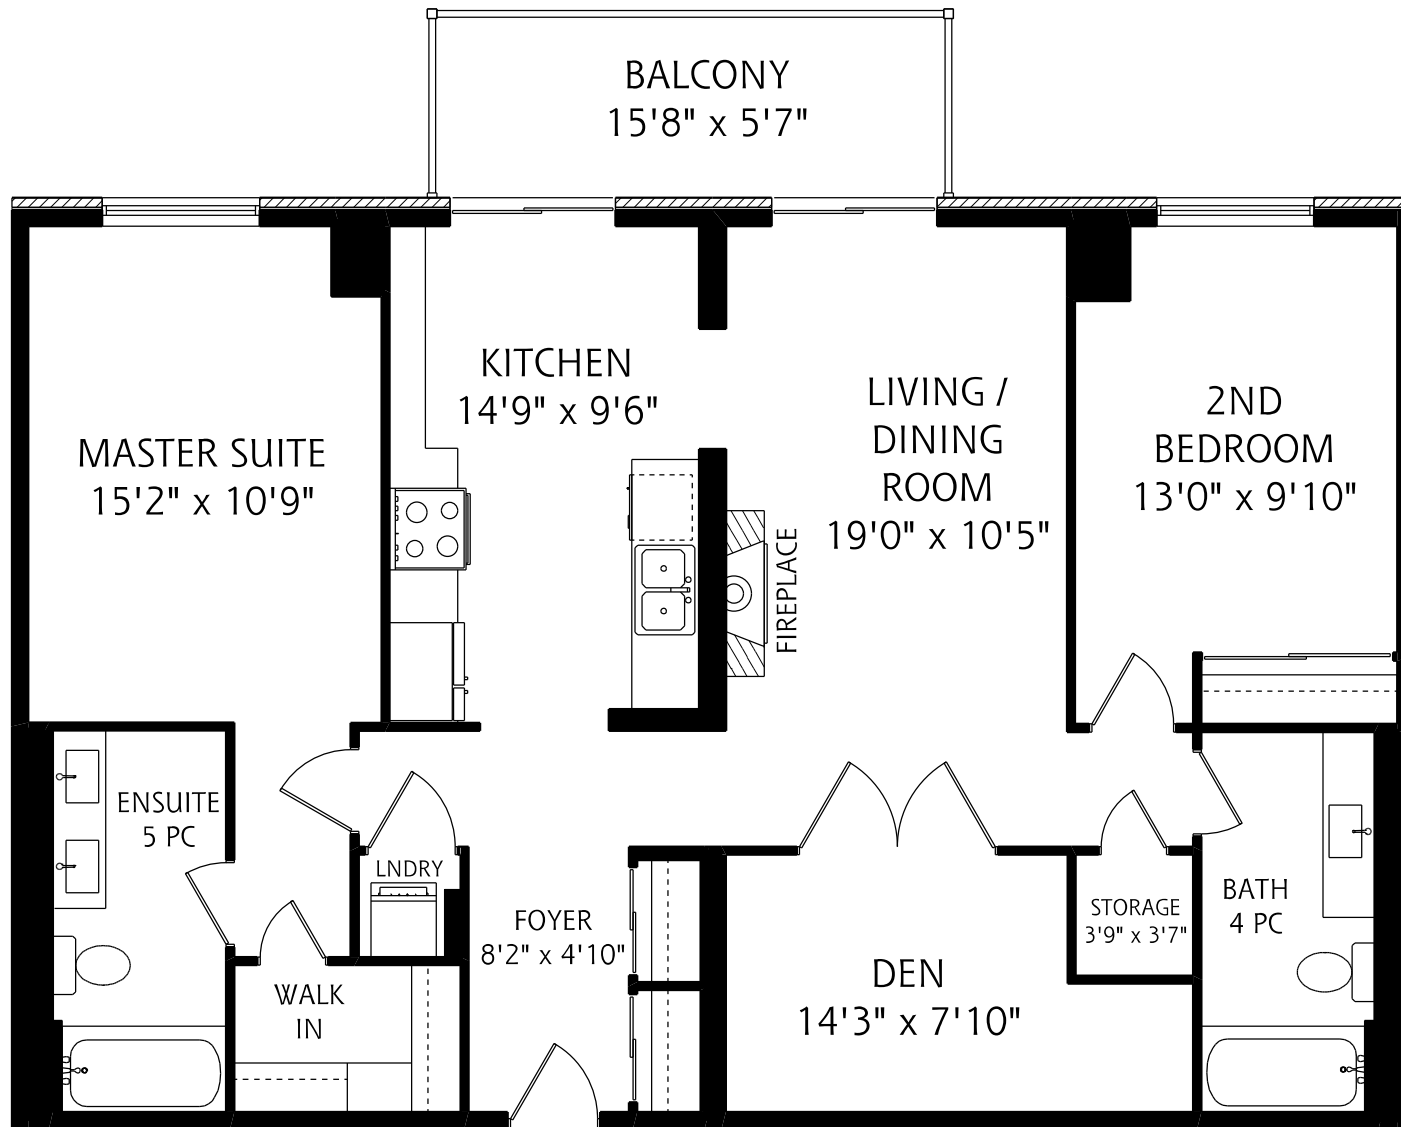

## SUITE #703

1,242 SQUARE FEET

ALL MEASUREMENTS SHOULD BE CONSIDERED APPROXIMATE