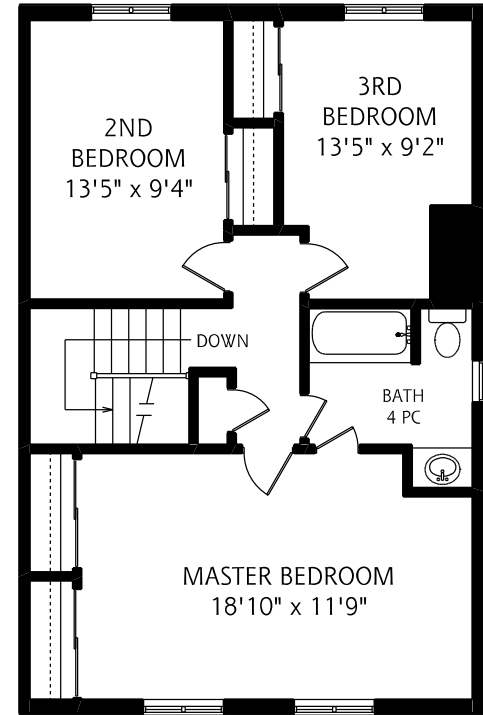

65 RADWELL CRESCENT

LOWER LEVEL
945 SQUARE FEET

MAIN FLOOR
945 SQUARE FEET

SECOND FLOOR
780 SQUARE FEET

ALL MEASUREMENTS SHOULD BE CONSIDERED APPROXIMATE