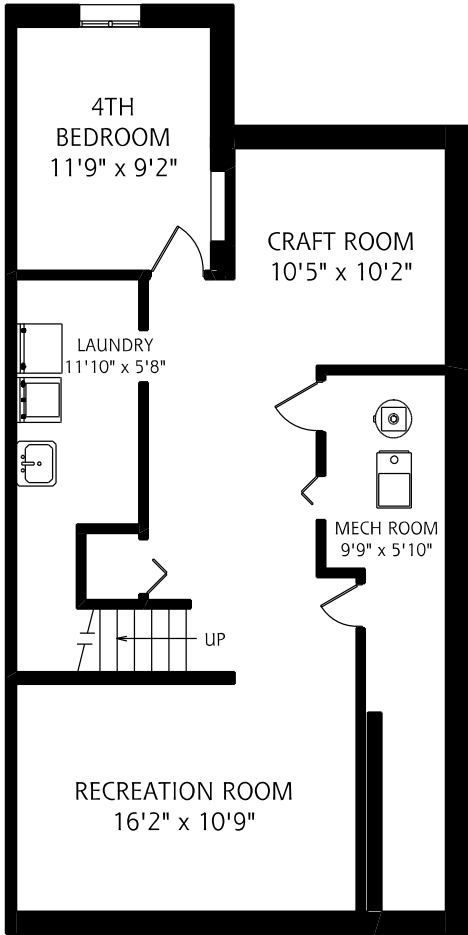

65 RADWELL CRESCENT

LOWER LEVEL
945 SQUARE FEET

MAIN FLOOR
945 SQUARE FEET

SECOND FLOOR
780 SQUARE FEET

ALL MEASUREMENTS SHOULD BE CONSIDERED APPROXIMATE