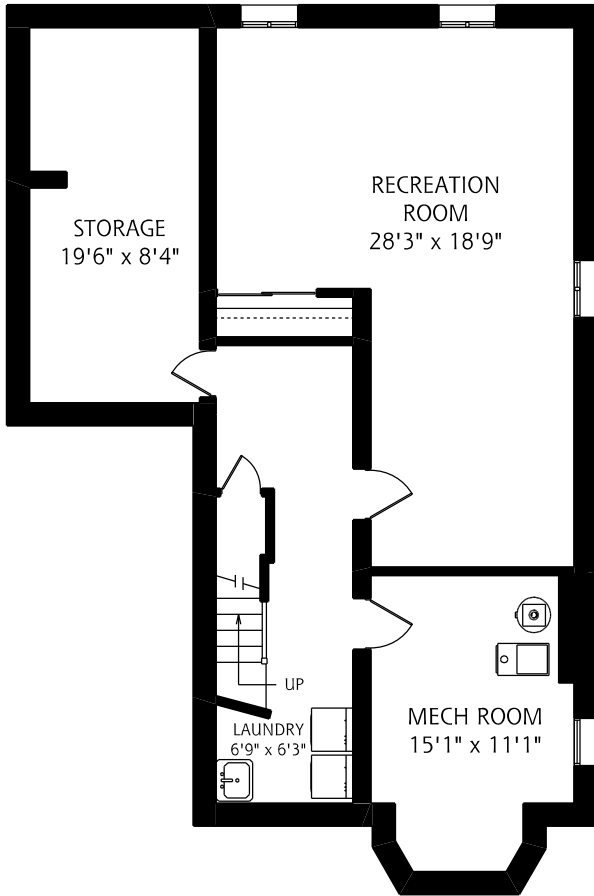

# 529 BRIAR HILL AVENUE

LOWER LEVEL  
1,150 SQUARE FEET

MAIN FLOOR  
1,150 SQUARE FEET

SECOND FLOOR  
1,285 SQUARE FEET

ALL MEASUREMENTS SHOULD BE CONSIDERED APPROXIMATE