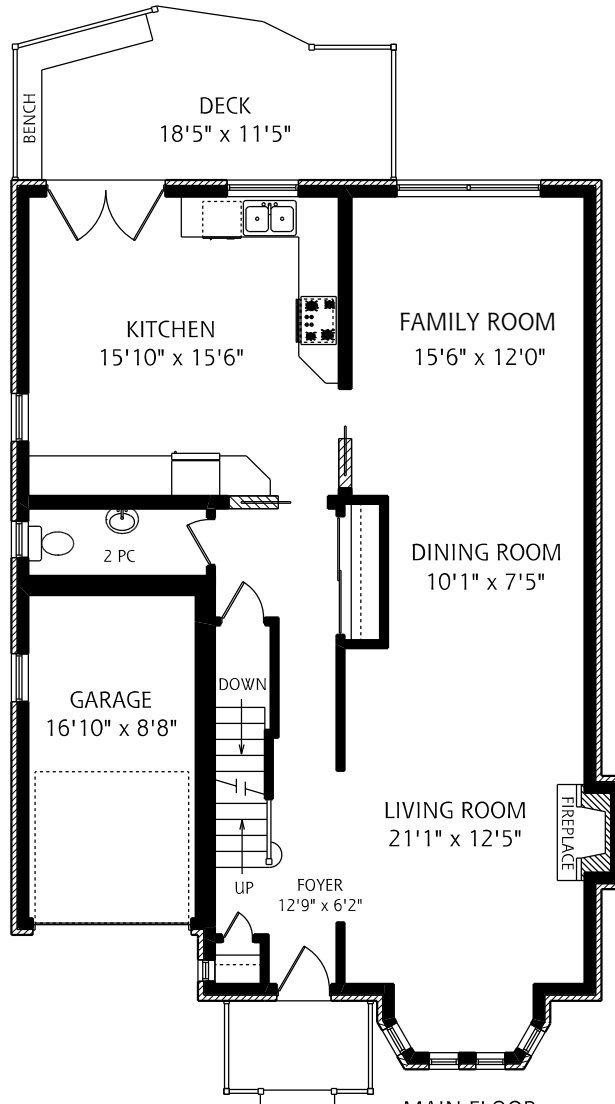

# 529 BRIAR HILL AVENUE

LOWER LEVEL  
1,150 SQUARE FEET

MAIN FLOOR  
1,150 SQUARE FEET

SECOND FLOOR  
1,285 SQUARE FEET

ALL MEASUREMENTS SHOULD BE CONSIDERED APPROXIMATE