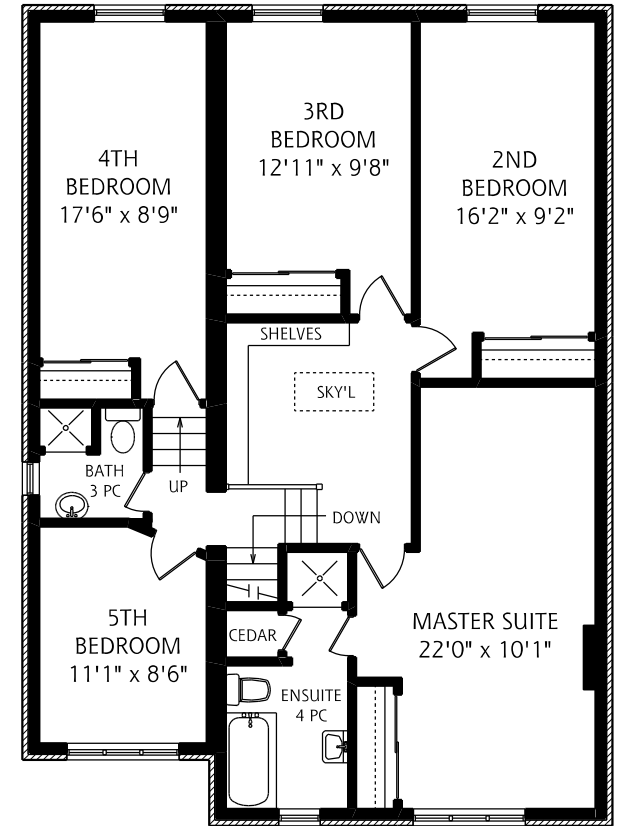

# 529 BRIAR HILL AVENUE

LOWER LEVEL  
1,150 SQUARE FEET

MAIN FLOOR  
1,150 SQUARE FEET

SECOND FLOOR  
1,285 SQUARE FEET

ALL MEASUREMENTS SHOULD BE CONSIDERED APPROXIMATE