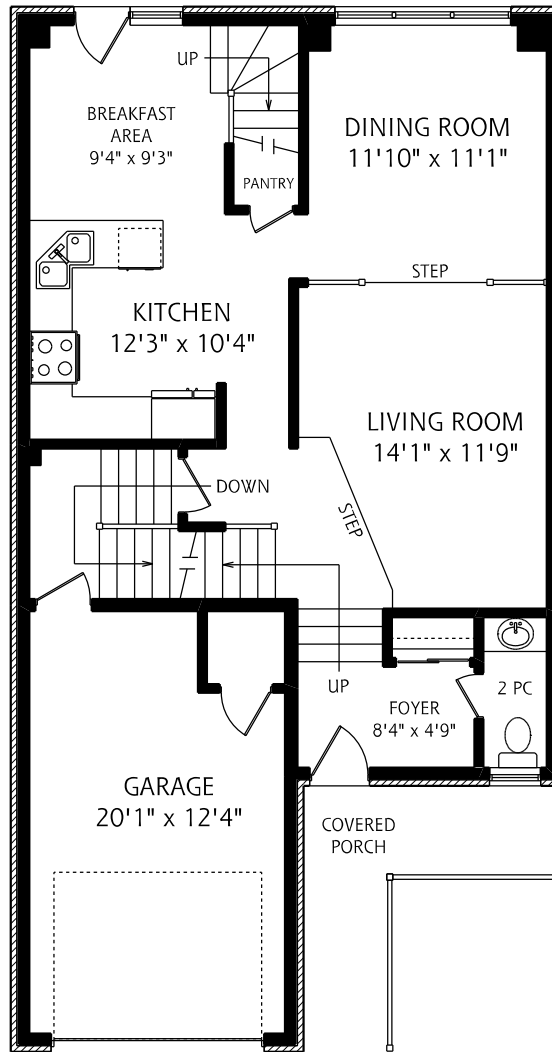

# 111 BASSETT BOULEVARD

LOWER LEVEL  
735 SQUARE FEET

MAIN FLOOR  
865 SQUARE FEET

ALL MEASUREMENTS SHOULD BE CONSIDERED APPROXIMATE

SECOND FLOOR  
1,195 SQUARE FEET