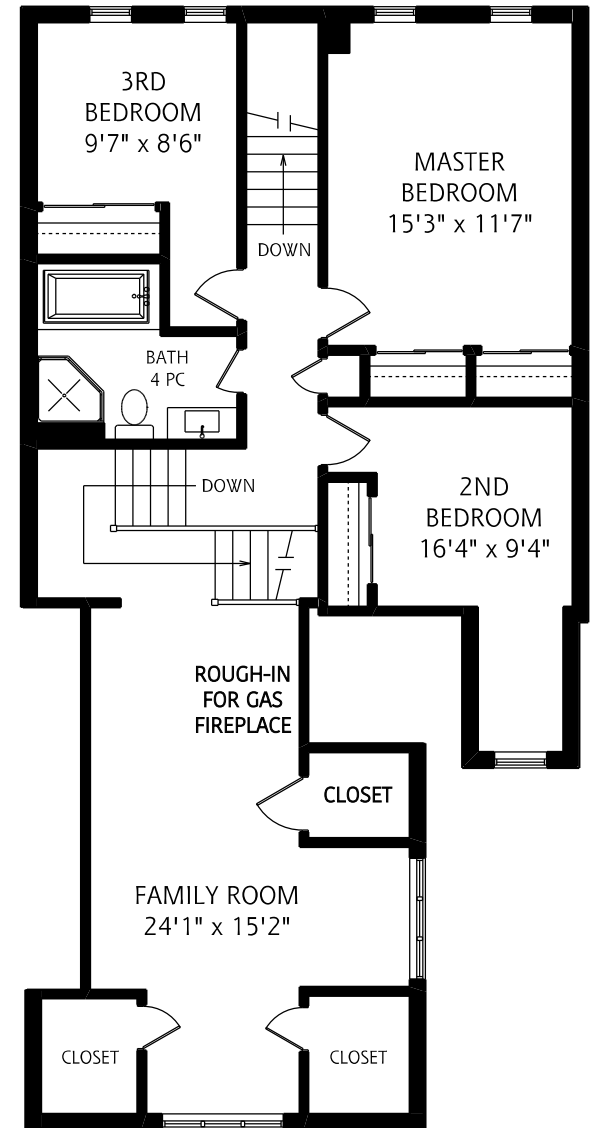

# 111 BASSETT BOULEVARD

LOWER LEVEL  
735 SQUARE FEET

MAIN FLOOR  
865 SQUARE FEET

ALL MEASUREMENTS SHOULD BE CONSIDERED APPROXIMATE

SECOND FLOOR  
1,195 SQUARE FEET