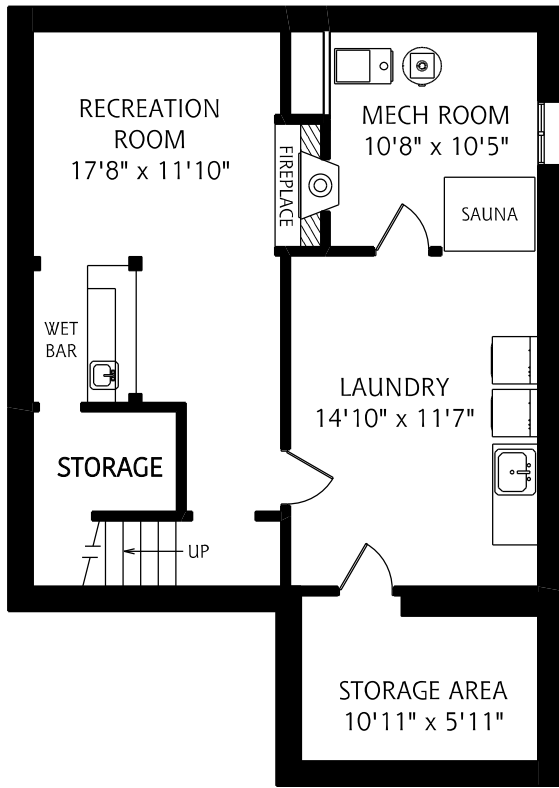

# 111 BASSETT BOULEVARD

LOWER LEVEL  
735 SQUARE FEET

MAIN FLOOR  
865 SQUARE FEET

ALL MEASUREMENTS SHOULD BE CONSIDERED APPROXIMATE

SECOND FLOOR  
1,195 SQUARE FEET