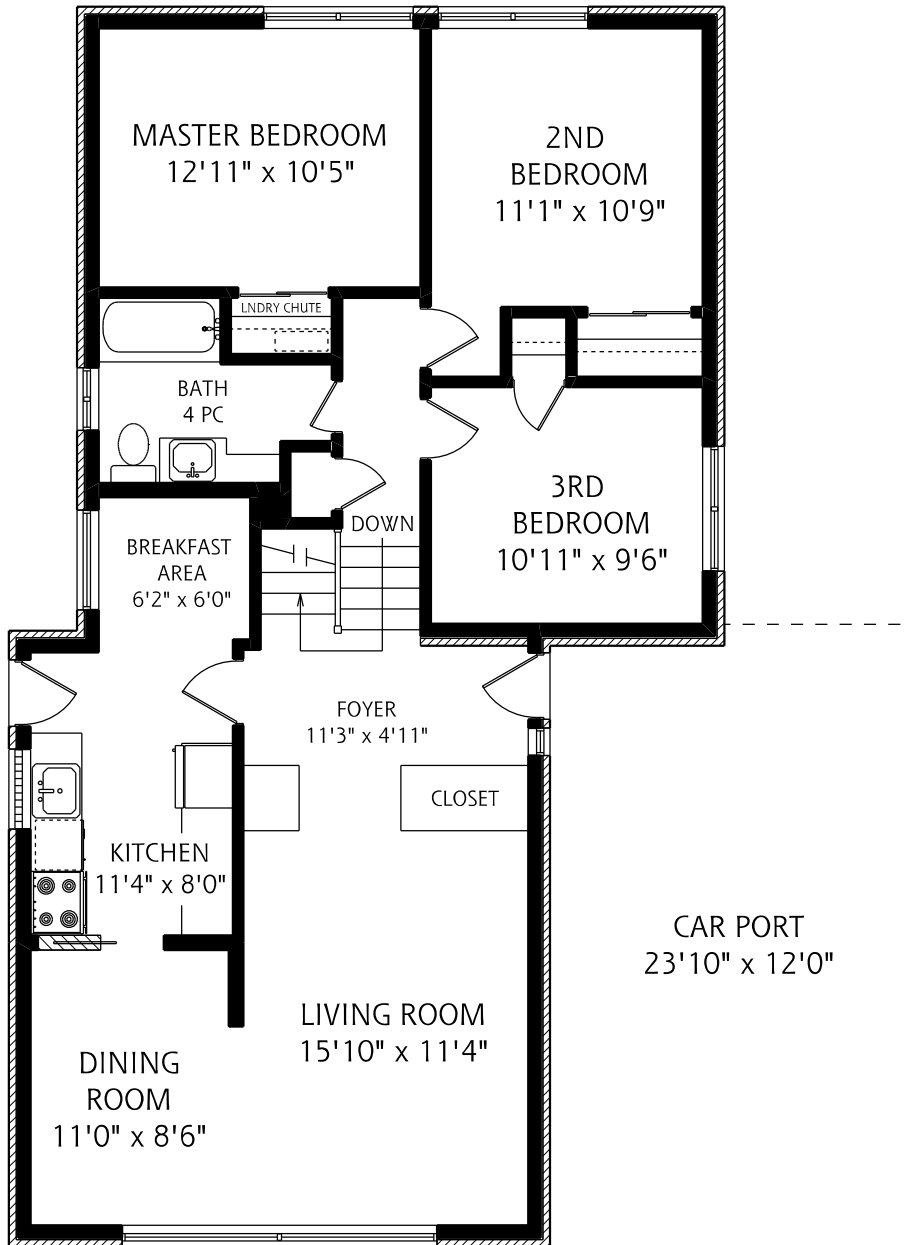

17 HOLFORD CRESCENT

MAIN FLOOR
1,190 SQUARE FEET

LOWER LEVEL
625 SQUARE FEET

ALL MEASUREMENTS SHOULD BE CONSIDERED APPROXIMATE