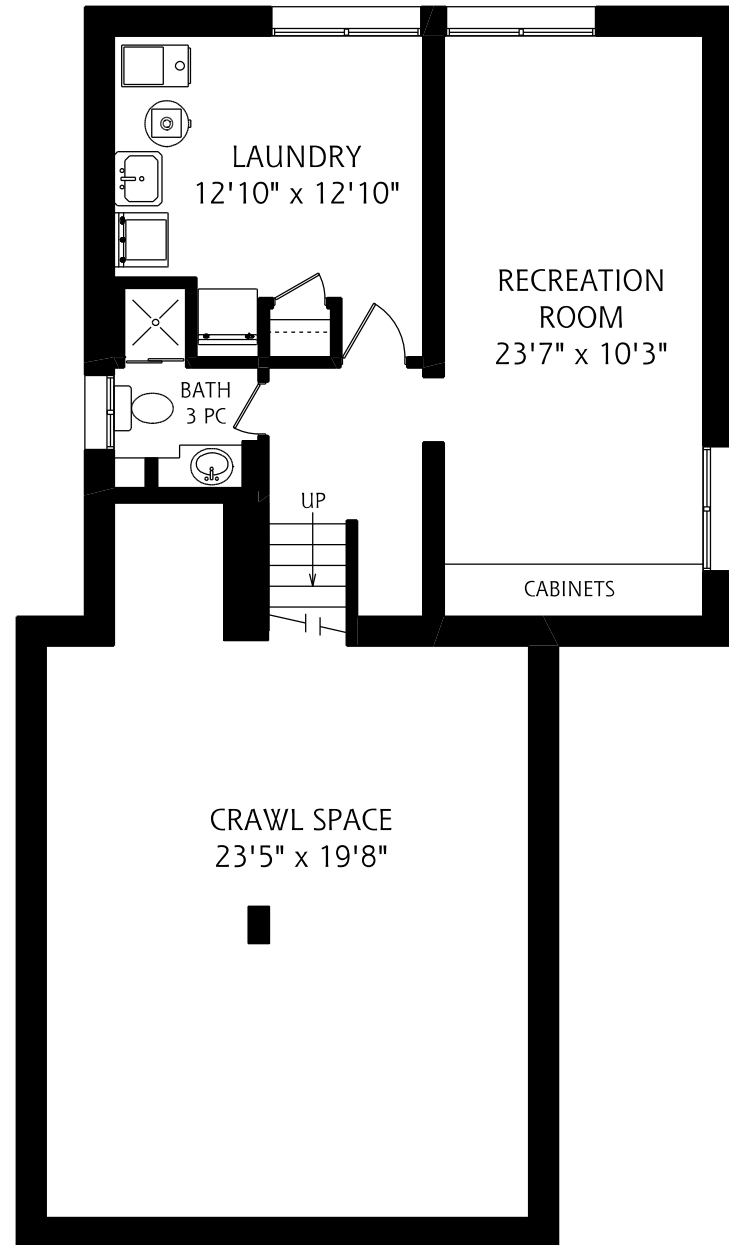

17 HOLFORD CRESCENT

MAIN FLOOR
1,190 SQUARE FEET

LOWER LEVEL
625 SQUARE FEET

ALL MEASUREMENTS SHOULD BE CONSIDERED APPROXIMATE