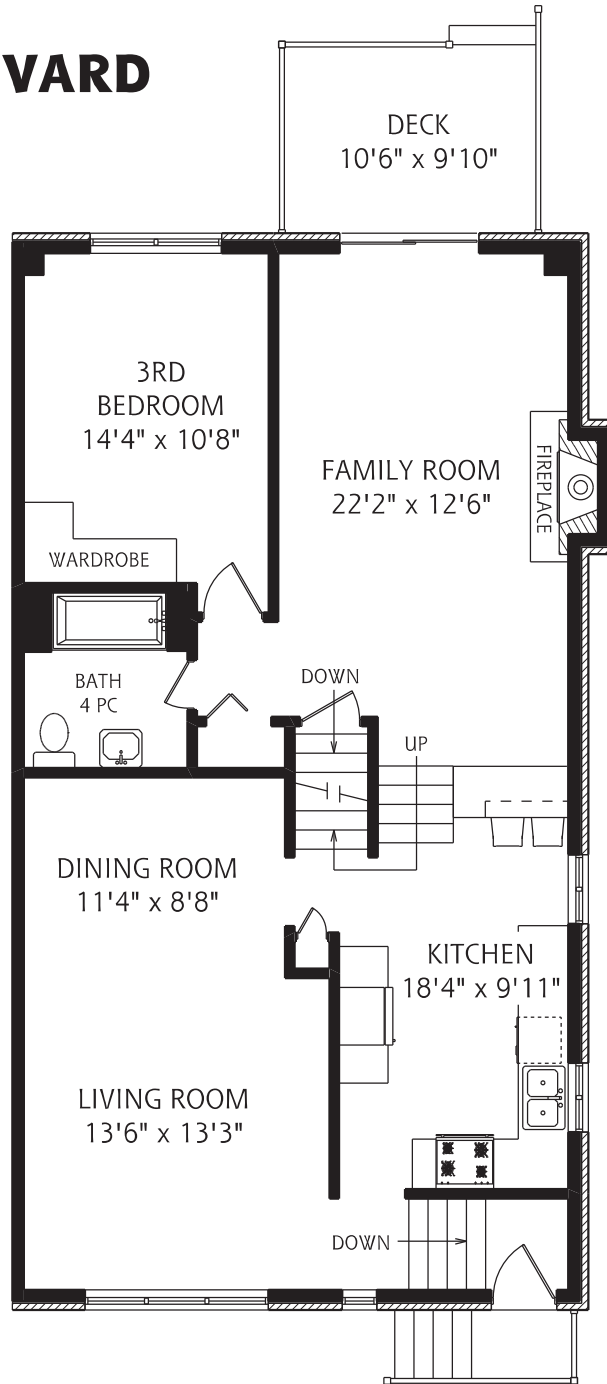

683 WEST SHORE BOULEVARD

GROUND FLOOR
910 SQUARE FEET

MAIN FLOOR
1,180 SQUARE FEET

SECOND FLOOR
610 SQUARE FEET

ALL MEASUREMENTS SHOULD BE CONSIDERED APPROXIMATE