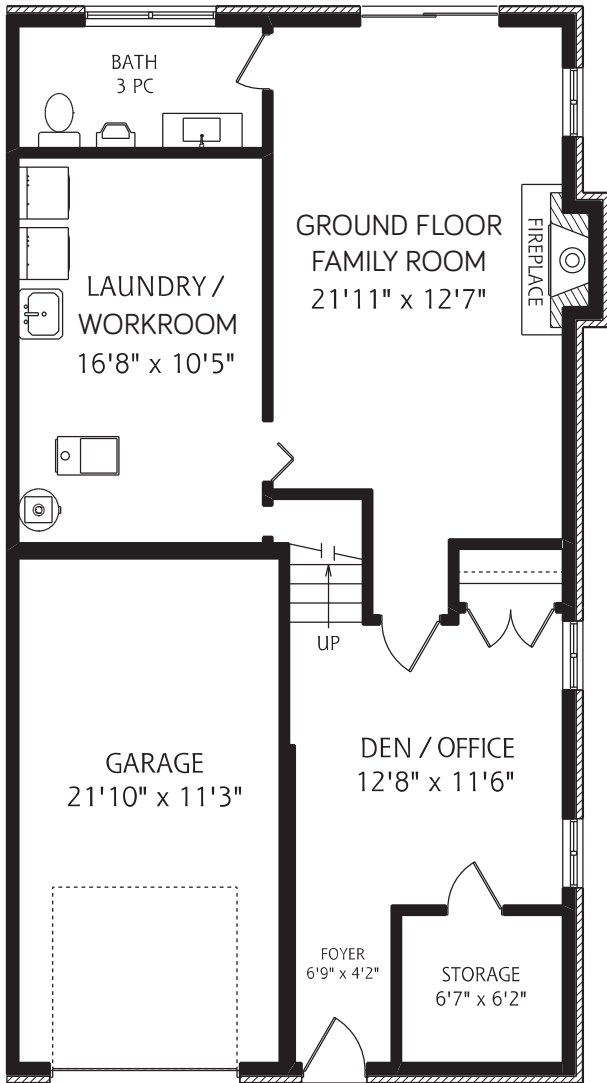

683 WEST SHORE BOULEVARD

GROUND FLOOR
910 SQUARE FEET

MAIN FLOOR
1,180 SQUARE FEET

SECOND FLOOR
610 SQUARE FEET

ALL MEASUREMENTS SHOULD BE CONSIDERED APPROXIMATE