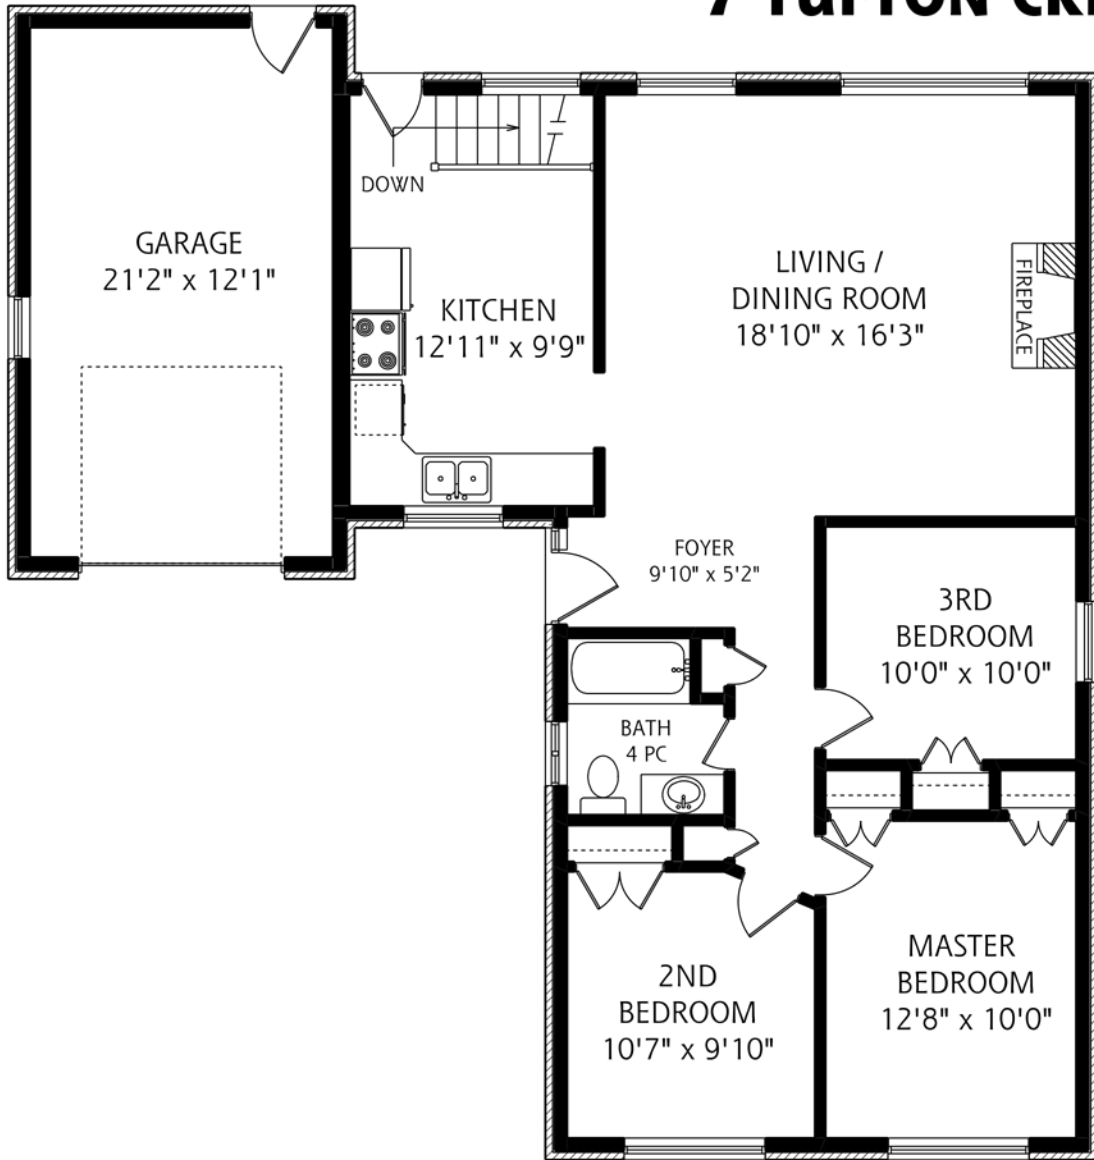

**THE MILLS TEAM**

AN EXCEPTIONAL REAL ESTATE EXPERIENCE

**7 TUFTON CRESCENT**

MAIN FLOOR  
1,120 SQUARE FEET

LOWER LEVEL  
1,120 SQUARE FEET

ALL MEASUREMENTS SHOULD BE CONSIDERED APPROXIMATE