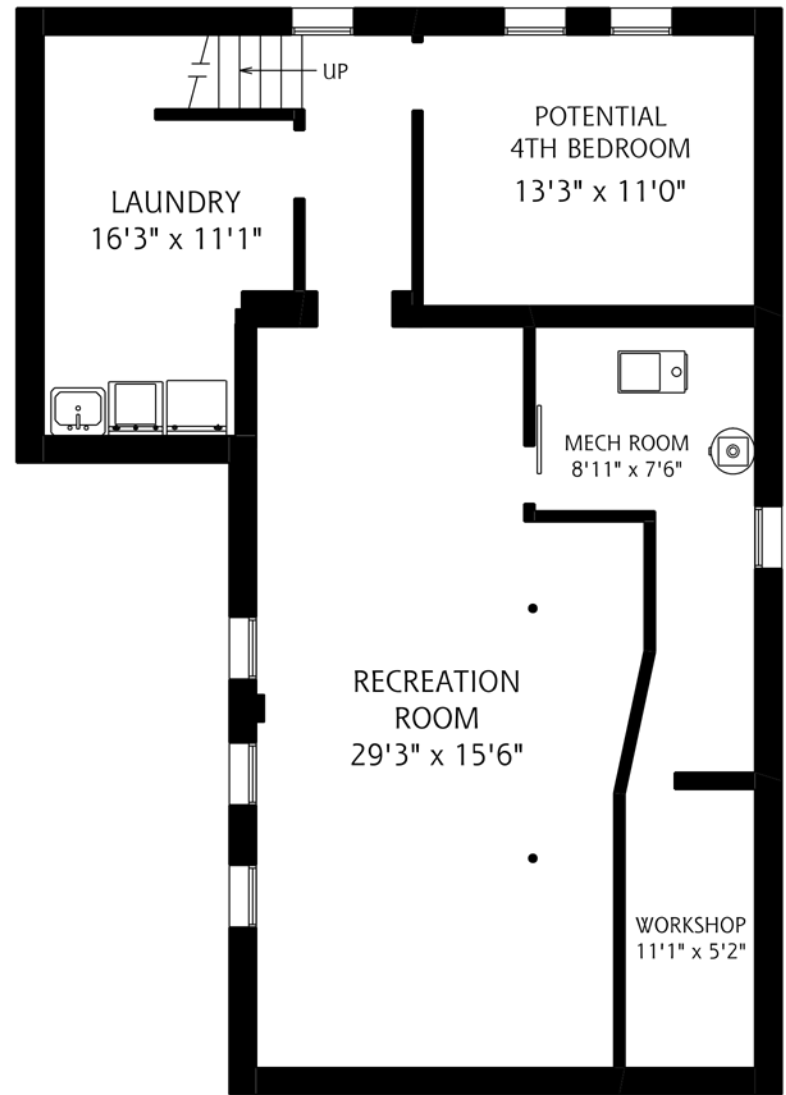

**THE MILLS TEAM**

AN EXCEPTIONAL REAL ESTATE EXPERIENCE

**7 TUFTON CRESCENT**

MAIN FLOOR  
1,120 SQUARE FEET

LOWER LEVEL  
1,120 SQUARE FEET

ALL MEASUREMENTS SHOULD BE CONSIDERED APPROXIMATE