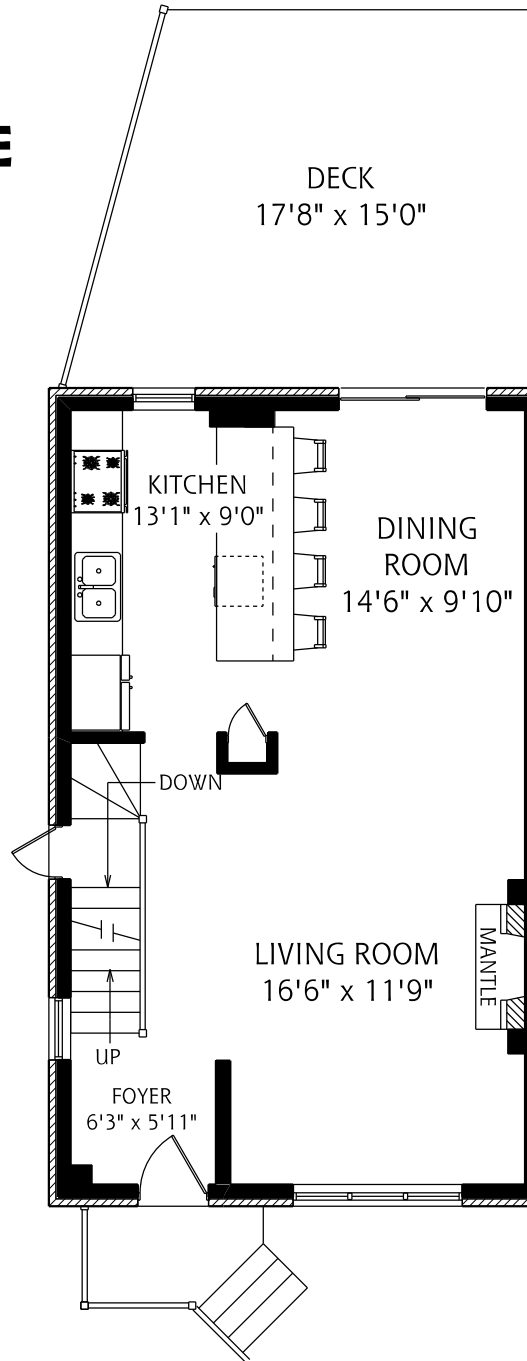

122 DONLEA DRIVE

LOWER LEVEL
645 SQUARE FEET

MAIN FLOOR
645 SQUARE FEET

SECOND FLOOR
645 SQUARE FEET

ALL MEASUREMENTS SHOULD BE CONSIDERED APPROXIMATE