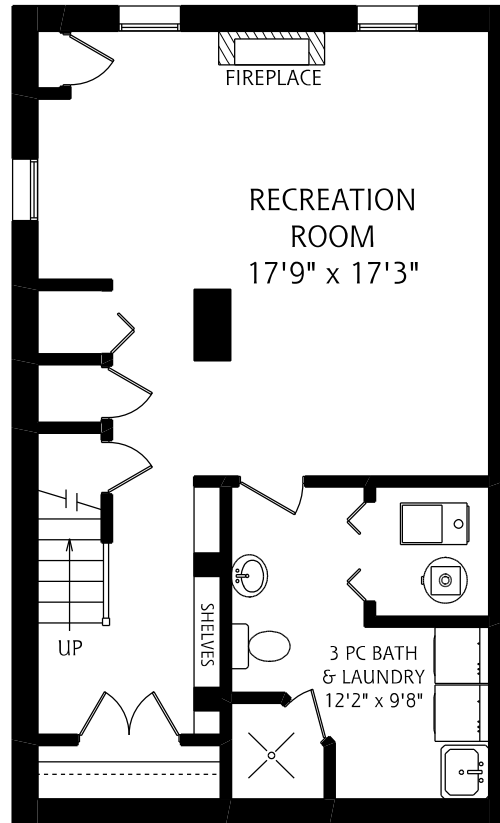

122 DONLEA DRIVE

LOWER LEVEL
645 SQUARE FEET

MAIN FLOOR
645 SQUARE FEET

SECOND FLOOR
645 SQUARE FEET

ALL MEASUREMENTS SHOULD BE CONSIDERED APPROXIMATE