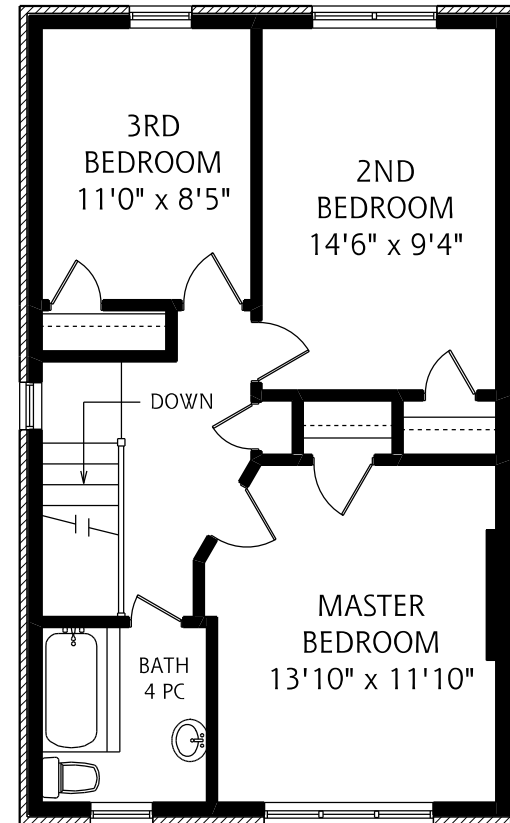

122 DONLEA DRIVE

LOWER LEVEL
645 SQUARE FEET

MAIN FLOOR
645 SQUARE FEET

SECOND FLOOR
645 SQUARE FEET

ALL MEASUREMENTS SHOULD BE CONSIDERED APPROXIMATE