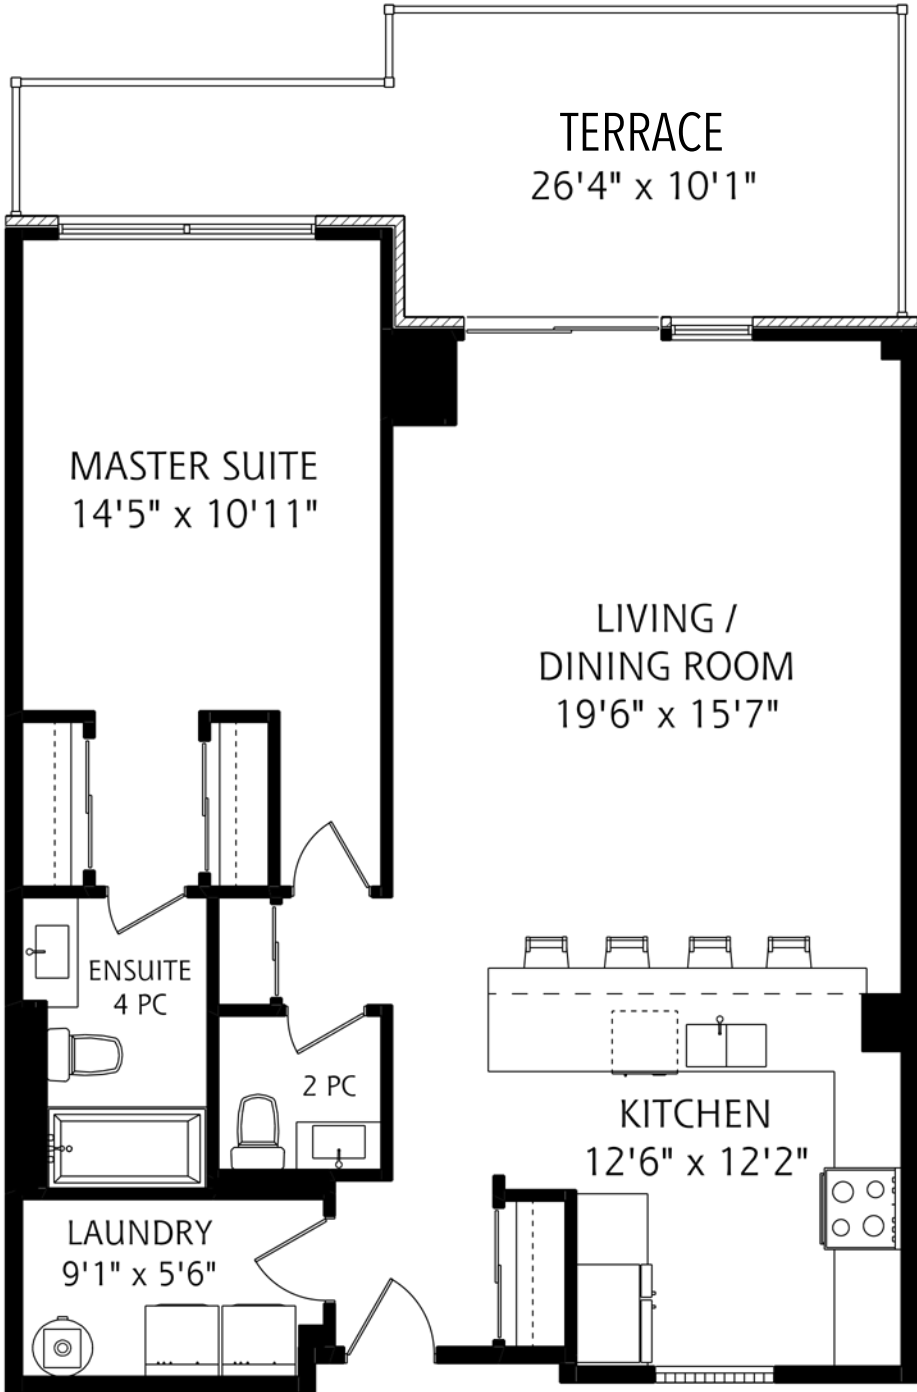

THE MILLS TEAM

AN EXCEPTIONAL REAL ESTATE EXPERIENCE

**18 CONCORDE PLACE
SUITE LP917**

942 SQUARE FEET

ALL MEASUREMENTS SHOULD BE CONSIDERED APPROXIMATE