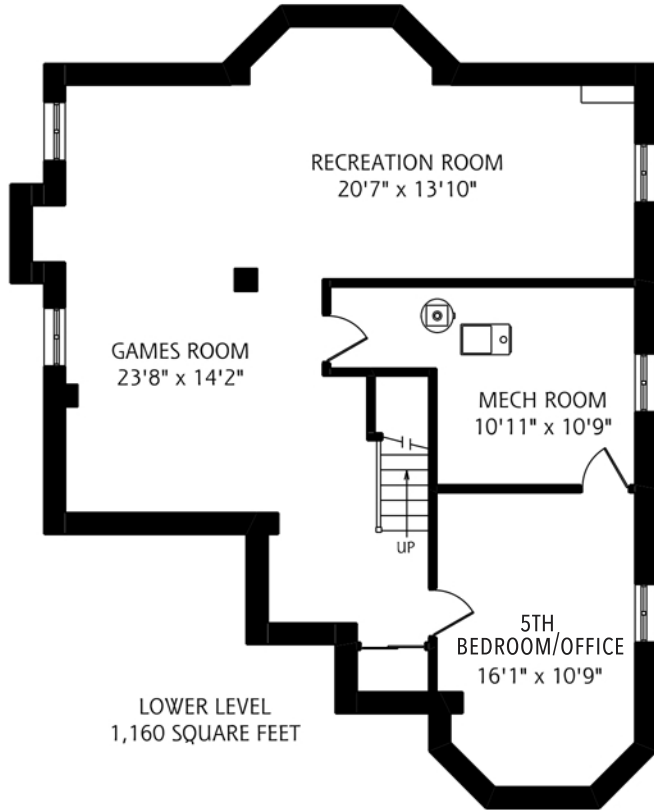

THE MILLS TEAM

 AN EXCEPTIONAL REAL ESTATE EXPERIENCE

2005 LYNN HEIGHTS DRIVE

MAIN FLOOR
 1,160 SQUARE FEET

SECOND FLOOR
 1,155 SQUARE FEET

ALL MEASUREMENTS SHOULD BE CONSIDERED APPROXIMATE