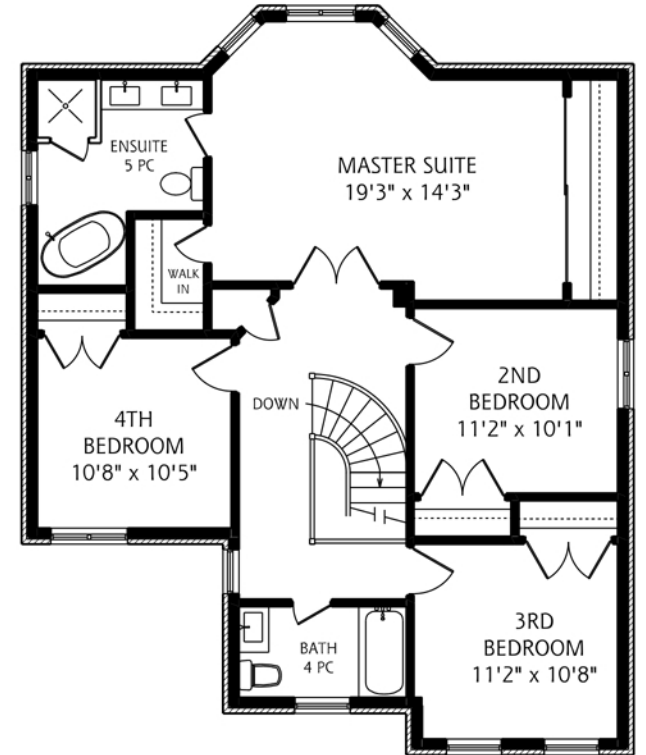

THE MILLS TEAM

 AN EXCEPTIONAL REAL ESTATE EXPERIENCE

2005 LYNN HEIGHTS DRIVE

MAIN FLOOR
 1,160 SQUARE FEET

SECOND FLOOR
 1,155 SQUARE FEET

ALL MEASUREMENTS SHOULD BE CONSIDERED APPROXIMATE