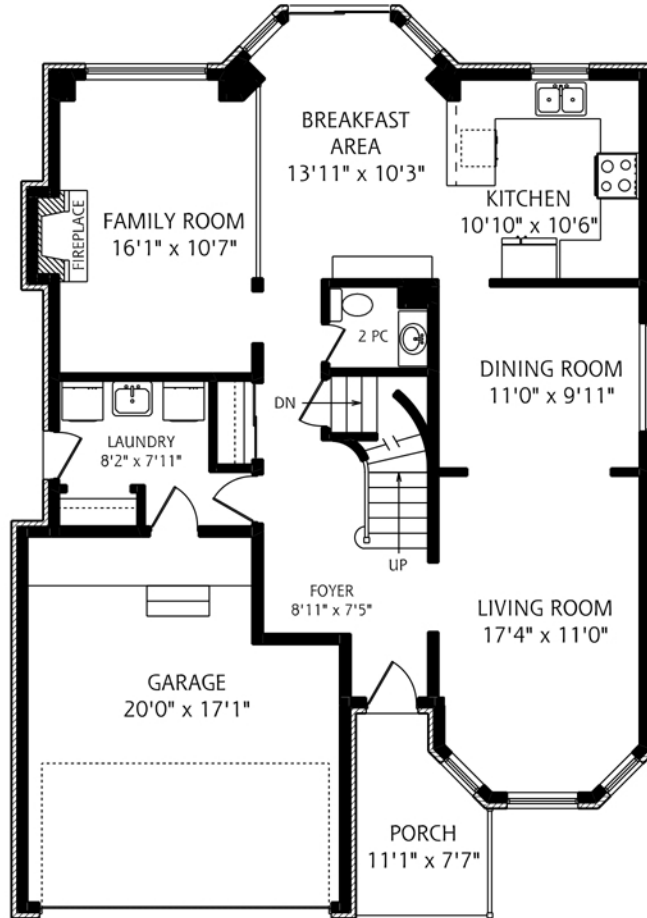

THE MILLS TEAM

 AN EXCEPTIONAL REAL ESTATE EXPERIENCE

2005 LYNN HEIGHTS DRIVE

MAIN FLOOR
 1,160 SQUARE FEET

SECOND FLOOR
 1,155 SQUARE FEET

ALL MEASUREMENTS SHOULD BE CONSIDERED APPROXIMATE