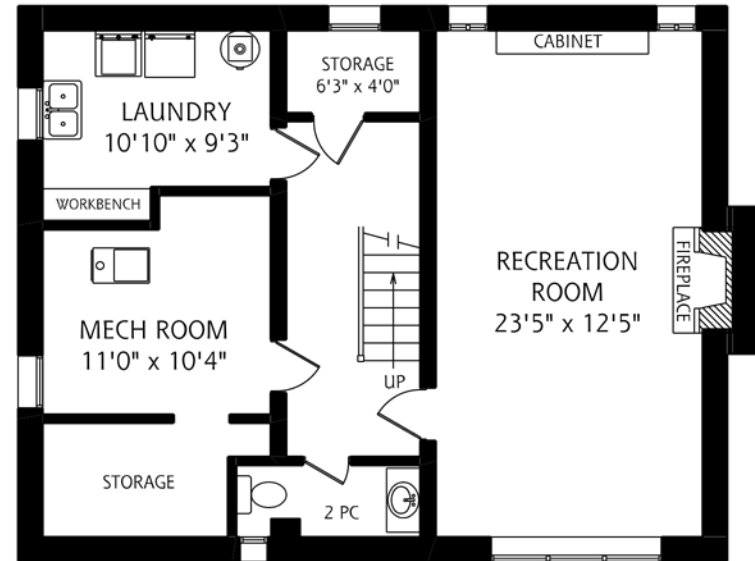

THE MILLS TEAM

AN EXCEPTIONAL REAL ESTATE EXPERIENCE

58 HEATHDALE ROAD

MAIN FLOOR
945 SQUARE FEET

ALL MEASUREMENTS SHOULD BE CONSIDERED APPROXIMATE

SECOND FLOOR
1,070 SQUARE FEET

LOWER LEVEL
895 SQUARE FEET