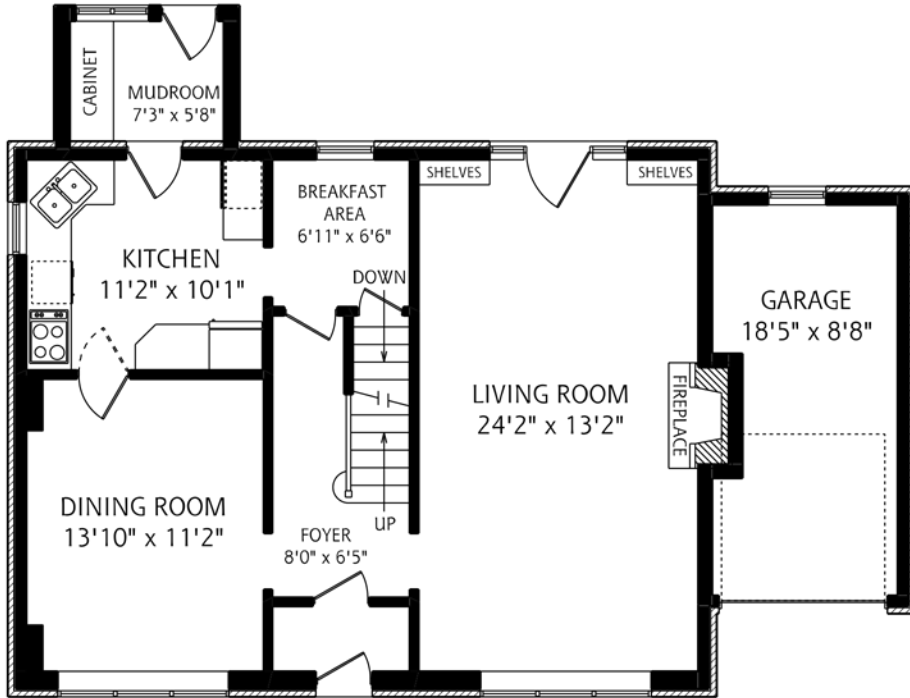

THE MILLS TEAM

AN EXCEPTIONAL REAL ESTATE EXPERIENCE

58 HEATHDALE ROAD

MAIN FLOOR
945 SQUARE FEET

ALL MEASUREMENTS SHOULD BE CONSIDERED APPROXIMATE

SECOND FLOOR
1,070 SQUARE FEET

LOWER LEVEL
895 SQUARE FEET