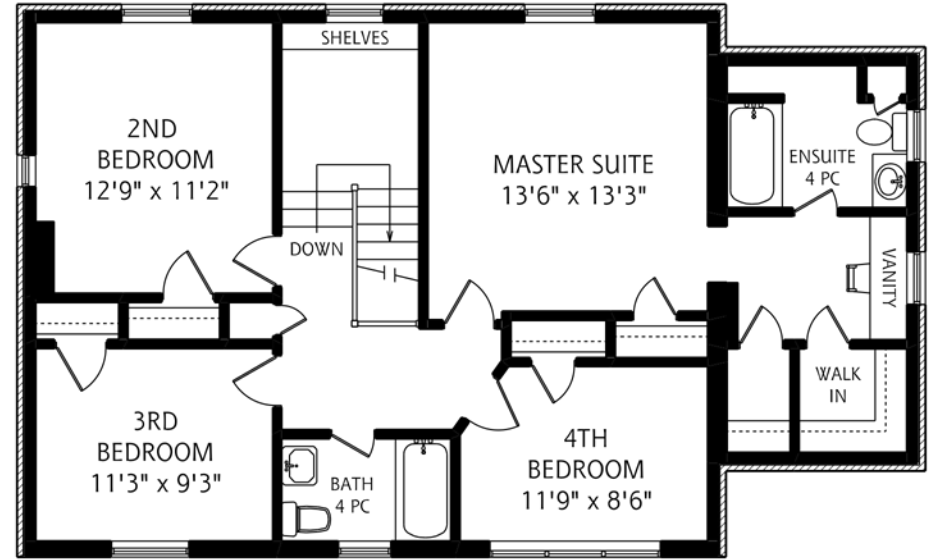

THE MILLS TEAM

AN EXCEPTIONAL REAL ESTATE EXPERIENCE

58 HEATHDALE ROAD

MAIN FLOOR
945 SQUARE FEET

ALL MEASUREMENTS SHOULD BE CONSIDERED APPROXIMATE

SECOND FLOOR
1,070 SQUARE FEET

LOWER LEVEL
895 SQUARE FEET