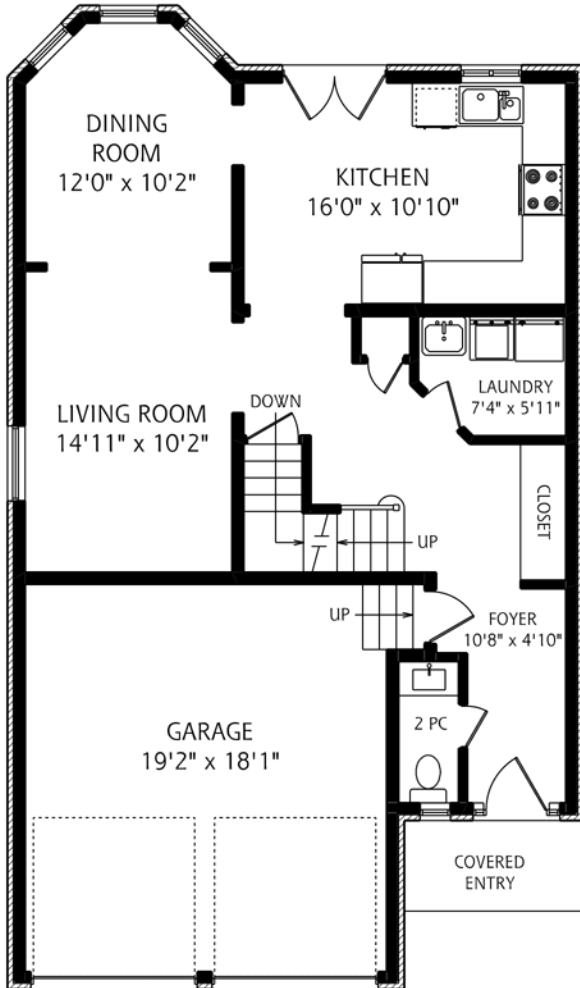

THE MILLS TEAM

AN EXCEPTIONAL REAL ESTATE EXPERIENCE

23 KRIBS DRIVE

LOWER LEVEL
875 SQUARE FEET

ALL MEASUREMENTS SHOULD BE CONSIDERED APPROXIMATE

MAIN FLOOR
870 SQUARE FEET

SECOND FLOOR
1,240 SQUARE FEET