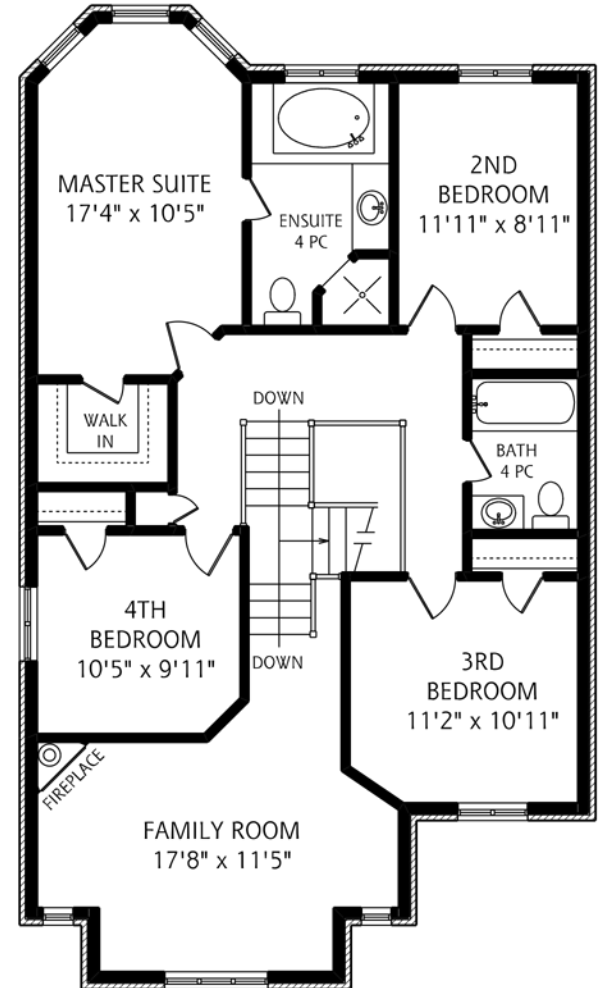

THE MILLS TEAM

AN EXCEPTIONAL REAL ESTATE EXPERIENCE

23 KRIBS DRIVE

LOWER LEVEL
875 SQUARE FEET

ALL MEASUREMENTS SHOULD BE CONSIDERED APPROXIMATE

MAIN FLOOR
870 SQUARE FEET

SECOND FLOOR
1,240 SQUARE FEET