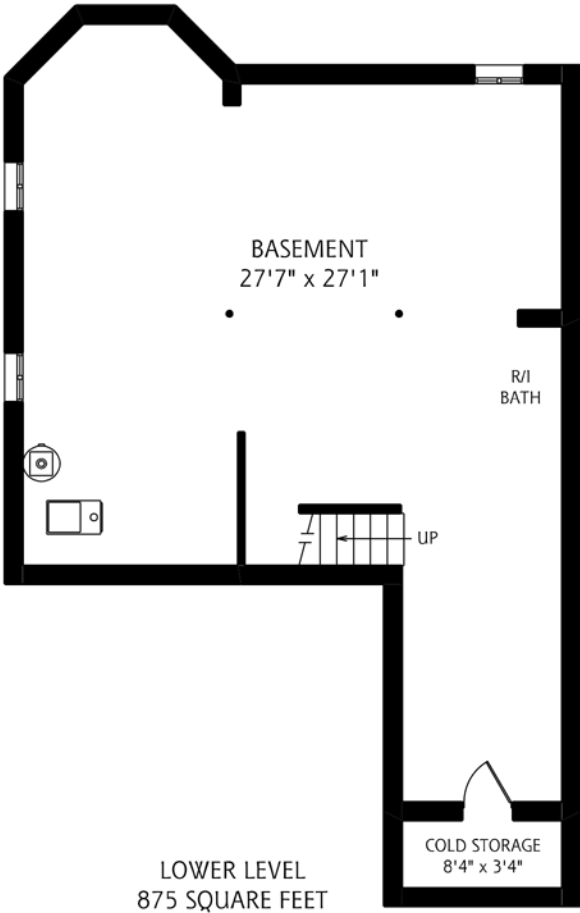

THE MILLS TEAM

AN EXCEPTIONAL REAL ESTATE EXPERIENCE

23 KRIBS DRIVE

LOWER LEVEL
875 SQUARE FEET

ALL MEASUREMENTS SHOULD BE CONSIDERED APPROXIMATE

MAIN FLOOR
870 SQUARE FEET

SECOND FLOOR
1,240 SQUARE FEET