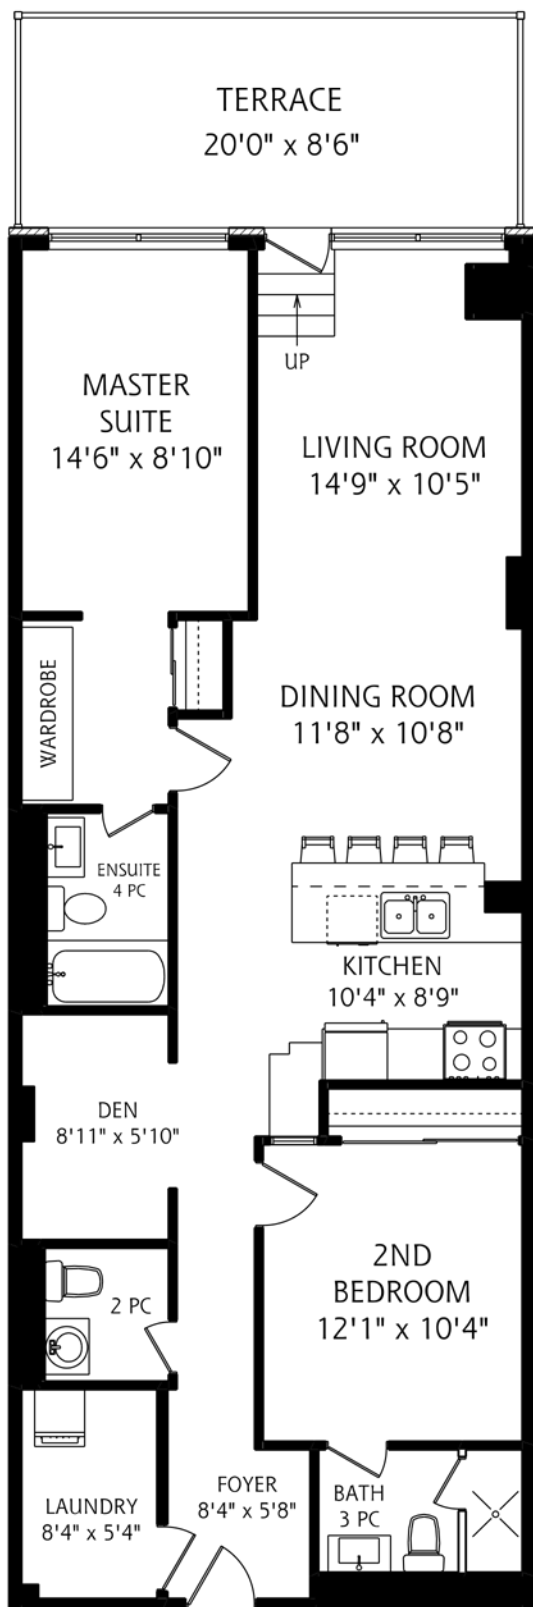

## 380 MACPHERSON AVENUE SUITE #512

1,170 SQUARE FEET

ALL MEASUREMENTS SHOULD BE CONSIDERED APPROXIMATE