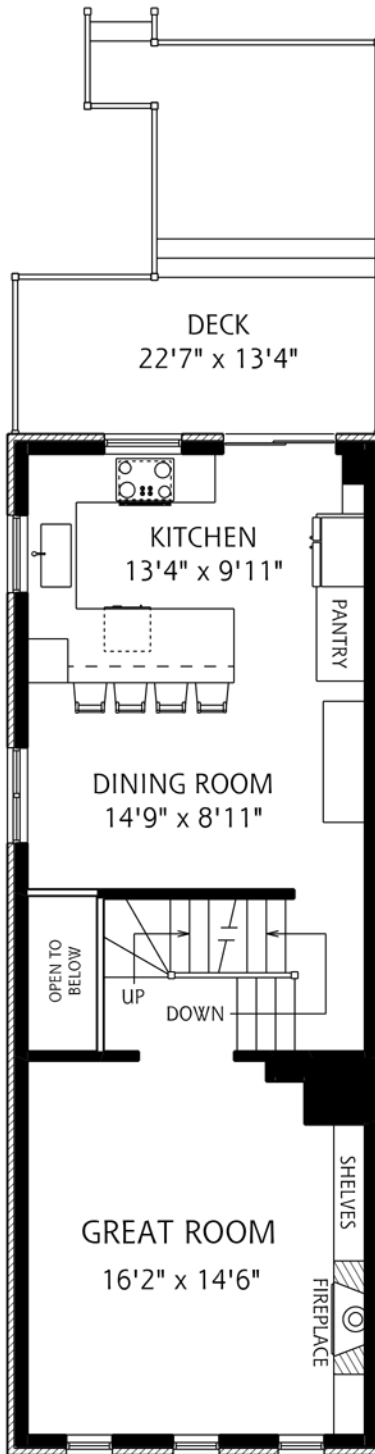

# 45 CASTLEFIELD AVENUE

**GROUND FLOOR**  
415 SQUARE FEET

**MAIN FLOOR**  
715 SQUARE FEET

**SECOND FLOOR**  
525 SQUARE FEET

**THIRD FLOOR**  
440 SQUARE FEET

ALL MEASUREMENTS SHOULD BE CONSIDERED APPROXIMATE