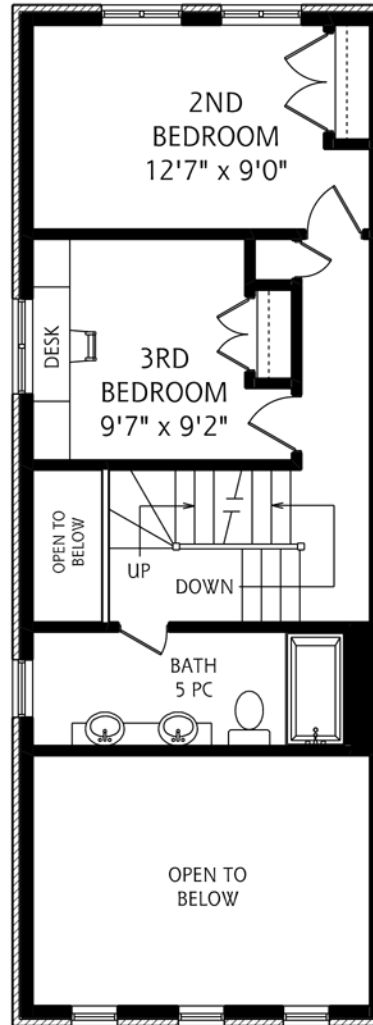

# 45 CASTLEFIELD AVENUE

**GROUND FLOOR**  
415 SQUARE FEET

**MAIN FLOOR**  
715 SQUARE FEET

**SECOND FLOOR**  
525 SQUARE FEET

**THIRD FLOOR**  
440 SQUARE FEET

ALL MEASUREMENTS SHOULD BE CONSIDERED APPROXIMATE