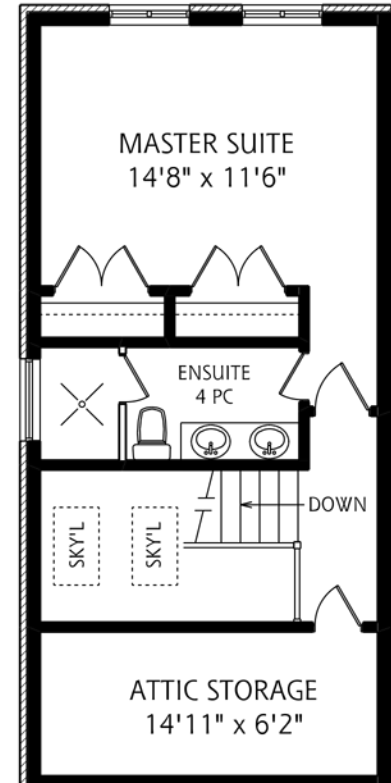

# 45 CASTLEFIELD AVENUE

**GROUND FLOOR**  
415 SQUARE FEET

**MAIN FLOOR**  
715 SQUARE FEET

**SECOND FLOOR**  
525 SQUARE FEET

**THIRD FLOOR**  
440 SQUARE FEET

ALL MEASUREMENTS SHOULD BE CONSIDERED APPROXIMATE