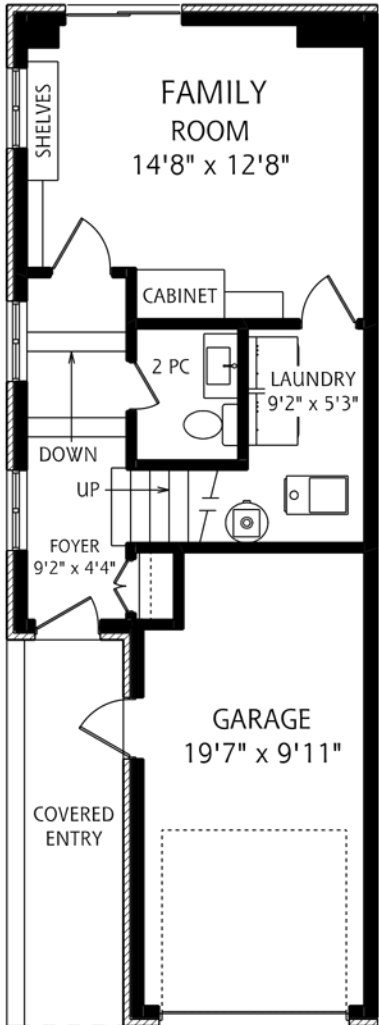

# 45 CASTLEFIELD AVENUE

**GROUND FLOOR**  
415 SQUARE FEET

**MAIN FLOOR**  
715 SQUARE FEET

**SECOND FLOOR**  
525 SQUARE FEET

**THIRD FLOOR**  
440 SQUARE FEET

ALL MEASUREMENTS SHOULD BE CONSIDERED APPROXIMATE