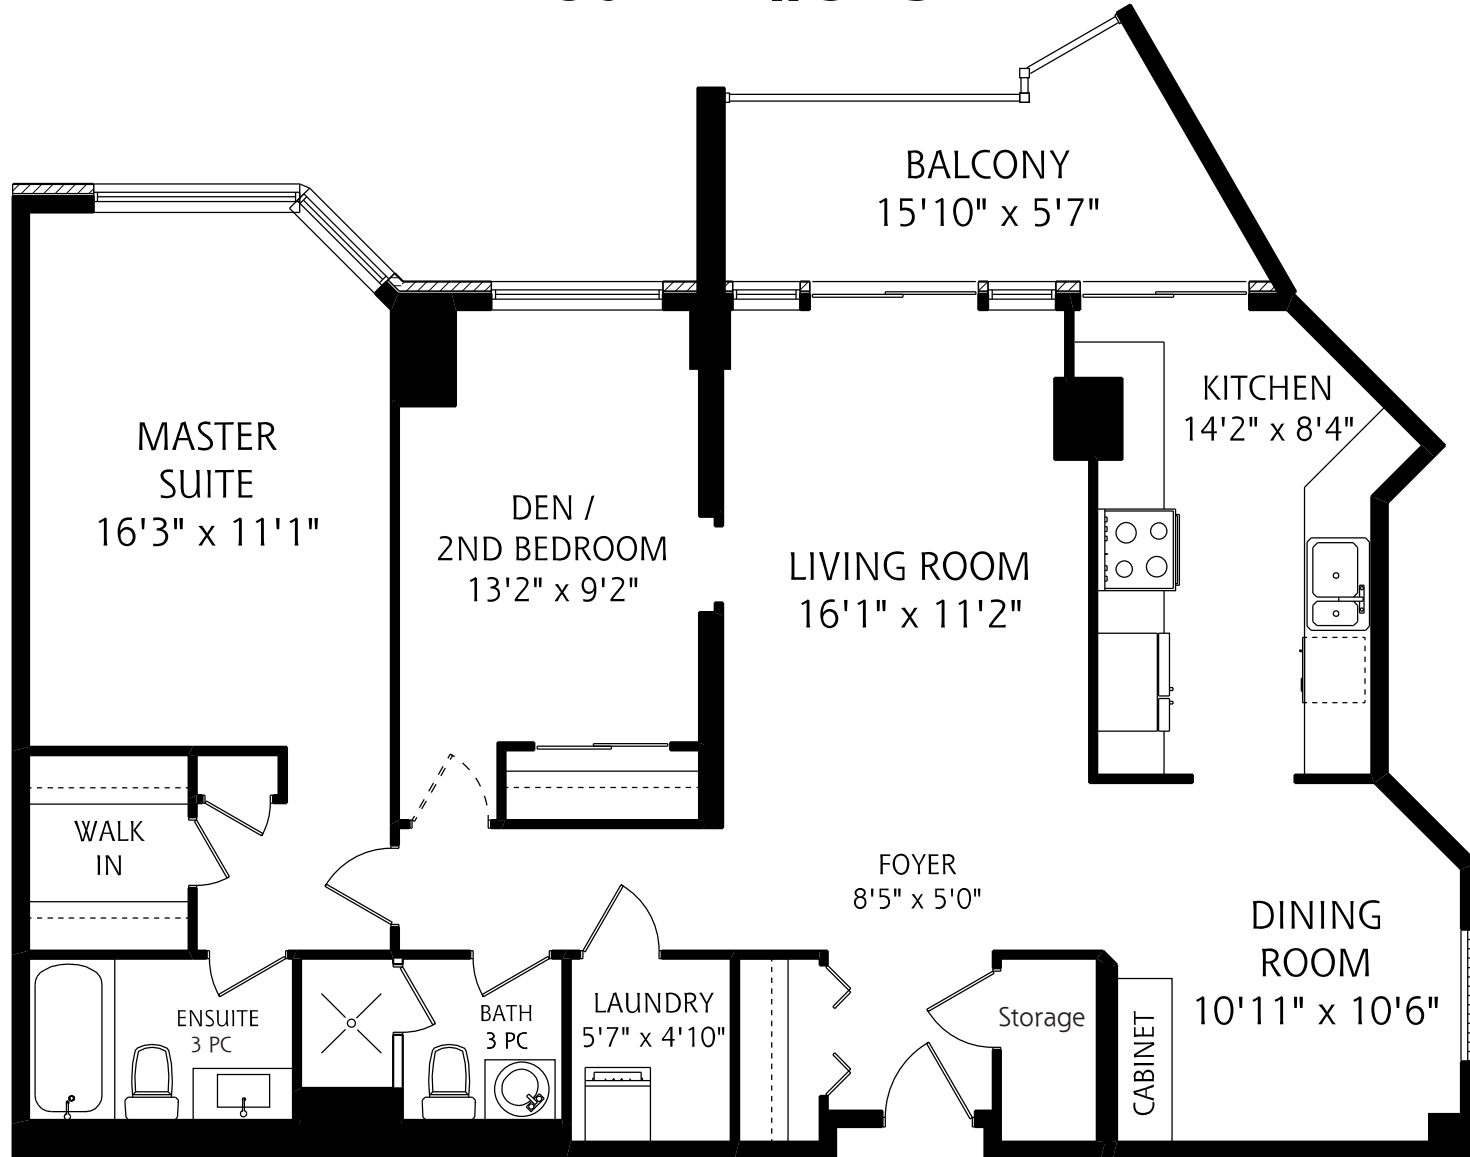

1200 DON MILLS ROAD SUITE #325

1,176 SQUARE FEET

ALL MEASUREMENTS SHOULD BE CONSIDERED APPROXIMATE