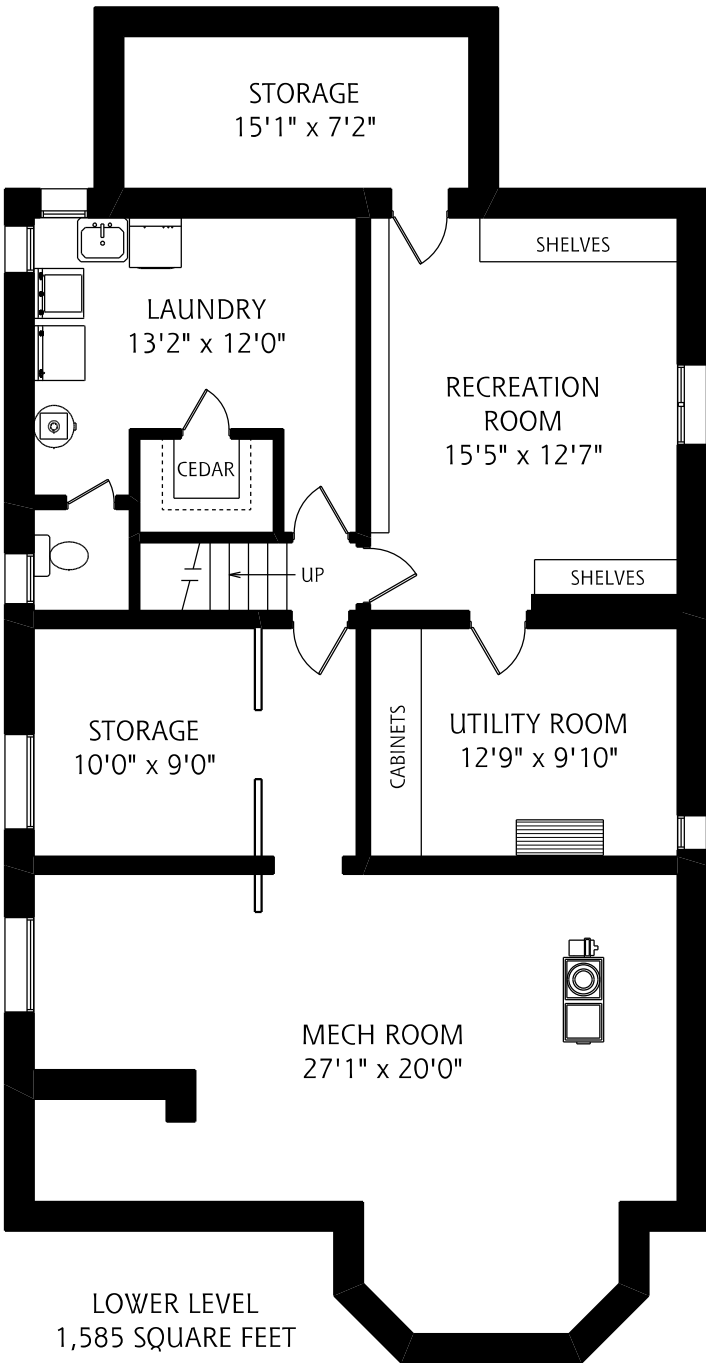

127 SOUTH DRIVE

LOWER LEVEL
1,585 SQUARE FEET

MAIN FLOOR
1,545 SQUARE FEET

ALL MEASUREMENTS SHOULD BE CONSIDERED APPROXIMATE

127 SOUTH DRIVE

ALL MEASUREMENTS SHOULD BE CONSIDERED APPROXIMATE

ri:rn CA