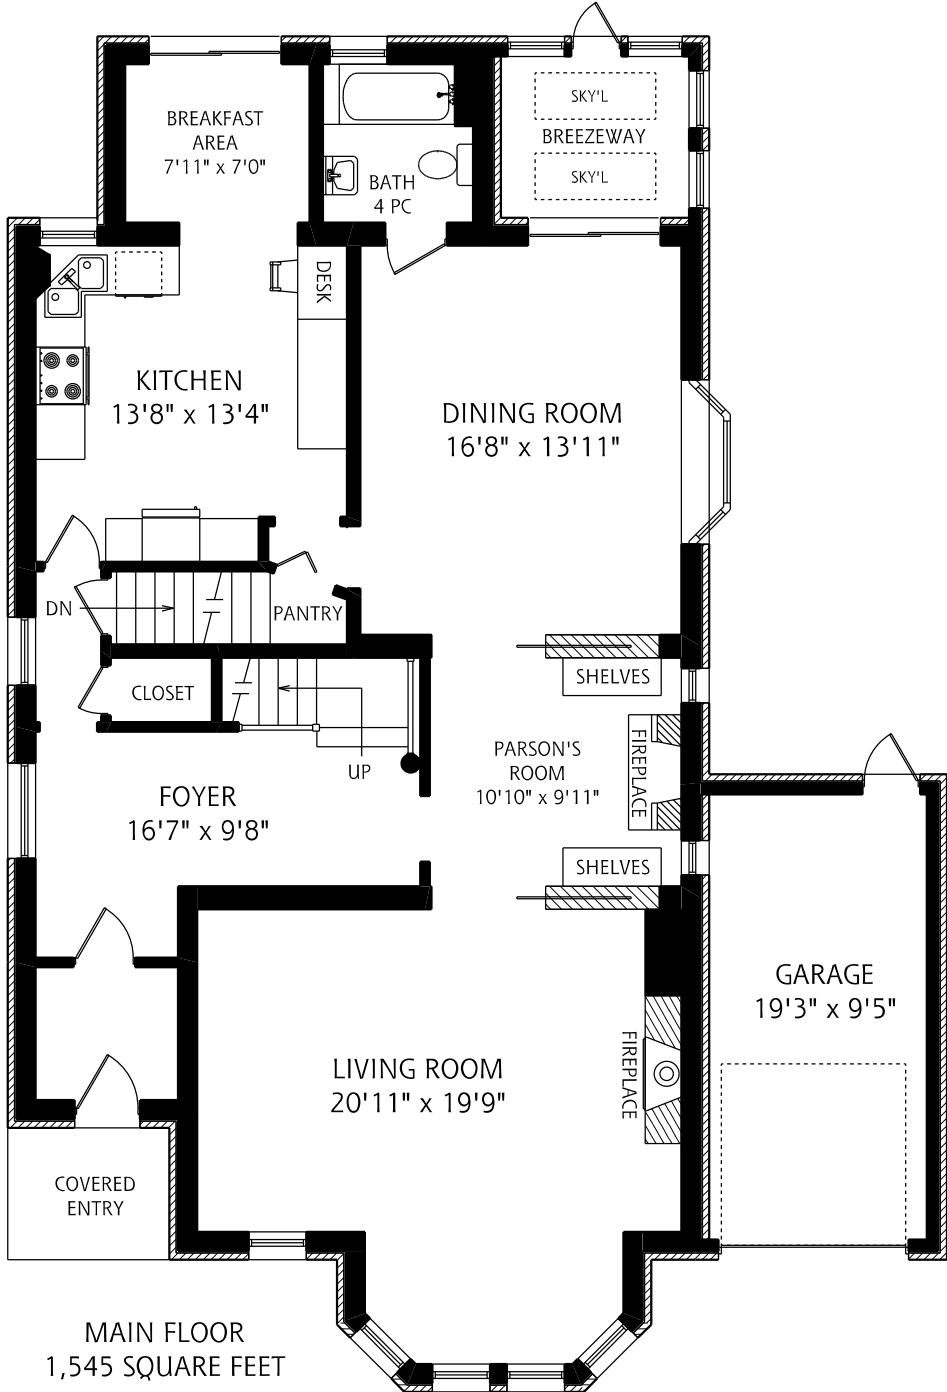

127 SOUTH DRIVE

LOWER LEVEL
1,585 SQUARE FEET

MAIN FLOOR
1,545 SQUARE FEET

ALL MEASUREMENTS SHOULD BE CONSIDERED APPROXIMATE

127 SOUTH DRIVE

ALL MEASUREMENTS SHOULD BE CONSIDERED APPROXIMATE

ri:rn CA