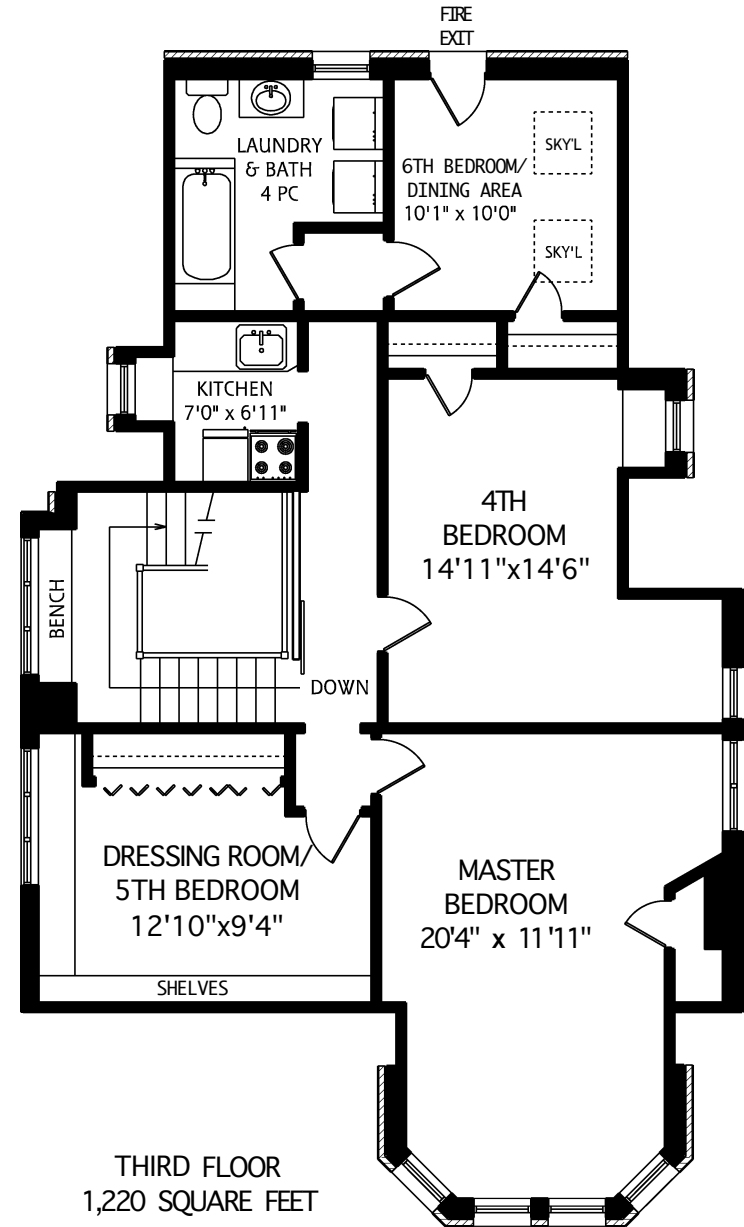

127 SOUTH DRIVE

LOWER LEVEL
1,585 SQUARE FEET

MAIN FLOOR
1,545 SQUARE FEET

ALL MEASUREMENTS SHOULD BE CONSIDERED APPROXIMATE

127 SOUTH DRIVE

ALL MEASUREMENTS SHOULD BE CONSIDERED APPROXIMATE

ri:rn CA