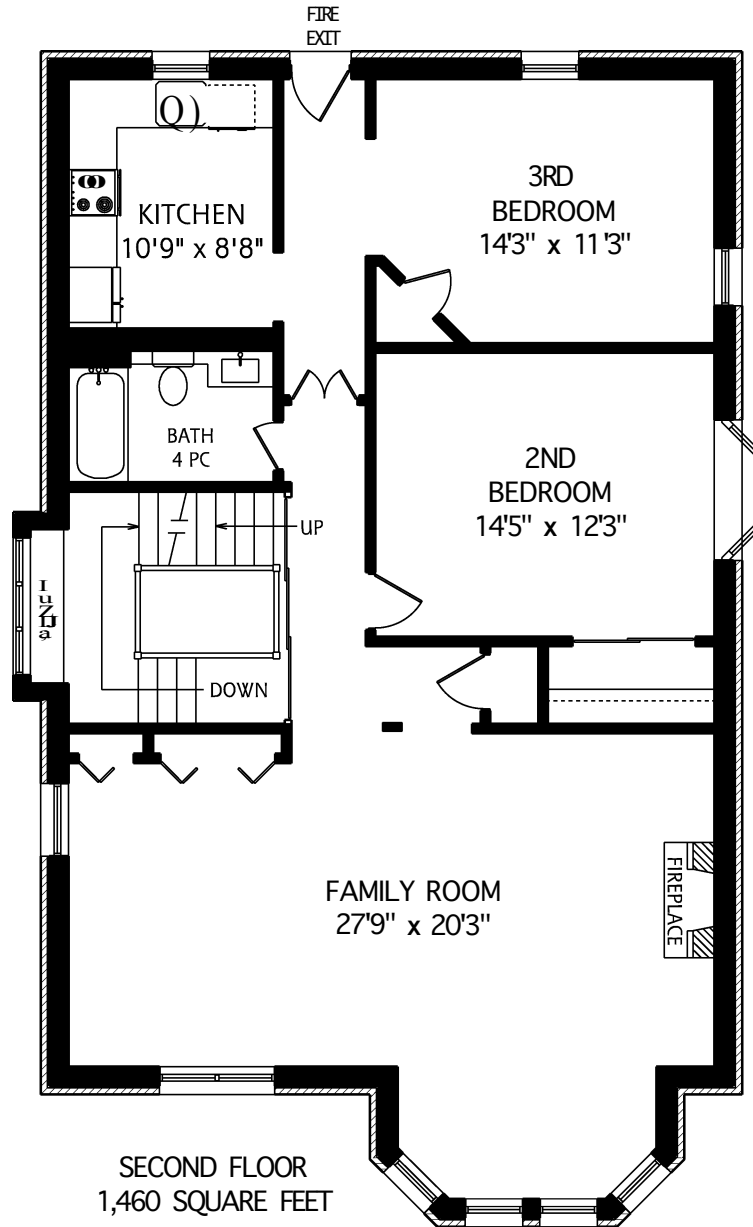

127 SOUTH DRIVE

LOWER LEVEL
1,585 SQUARE FEET

MAIN FLOOR
1,545 SQUARE FEET

ALL MEASUREMENTS SHOULD BE CONSIDERED APPROXIMATE

127 SOUTH DRIVE

ALL MEASUREMENTS SHOULD BE CONSIDERED APPROXIMATE

ri:rn CA