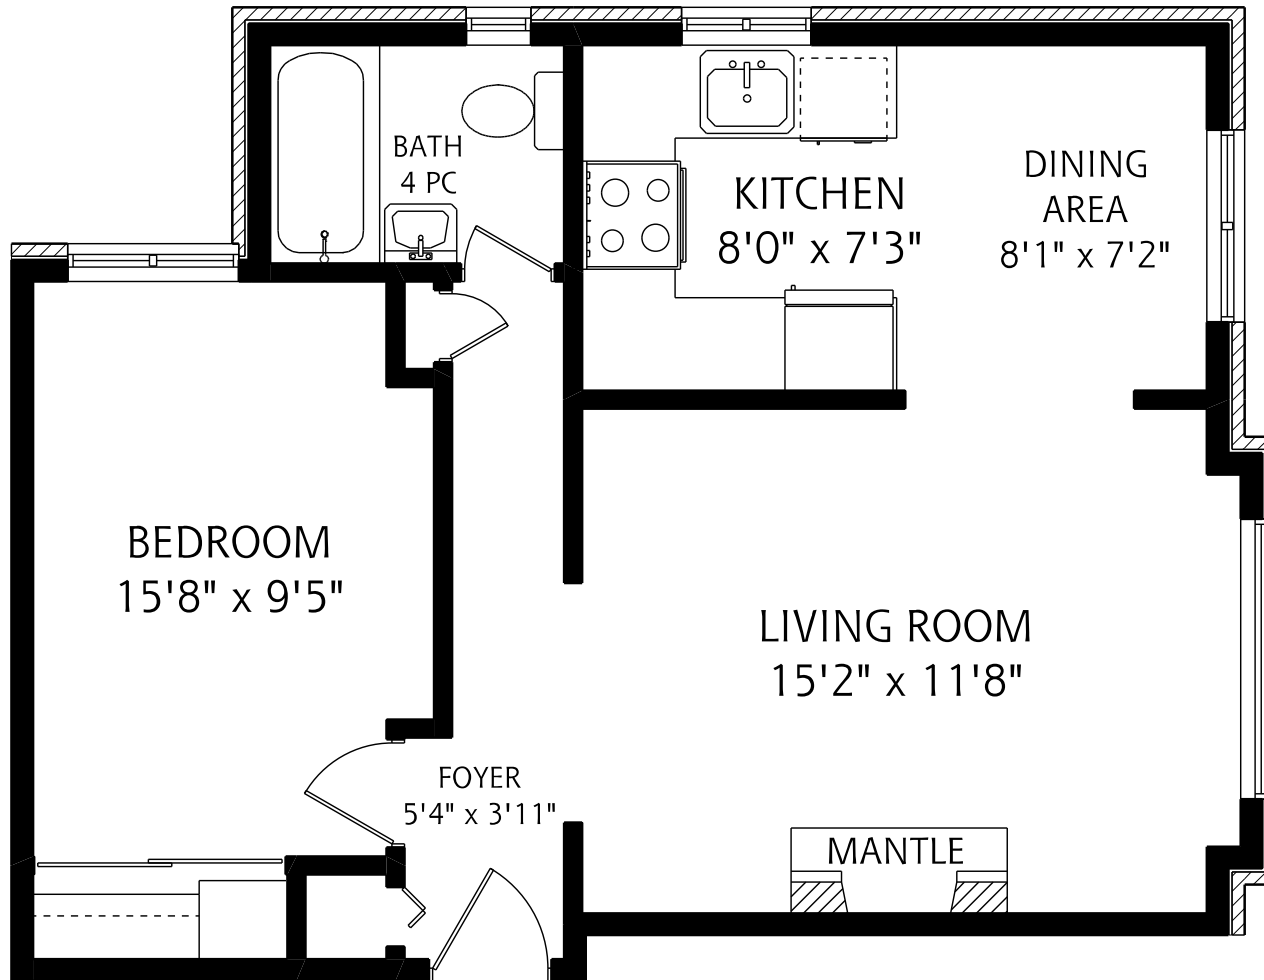

1648 BATHURST STREET SUITE #5

610 SQUARE FEET

ALL MEASUREMENTS SHOULD BE CONSIDERED APPROXIMATE