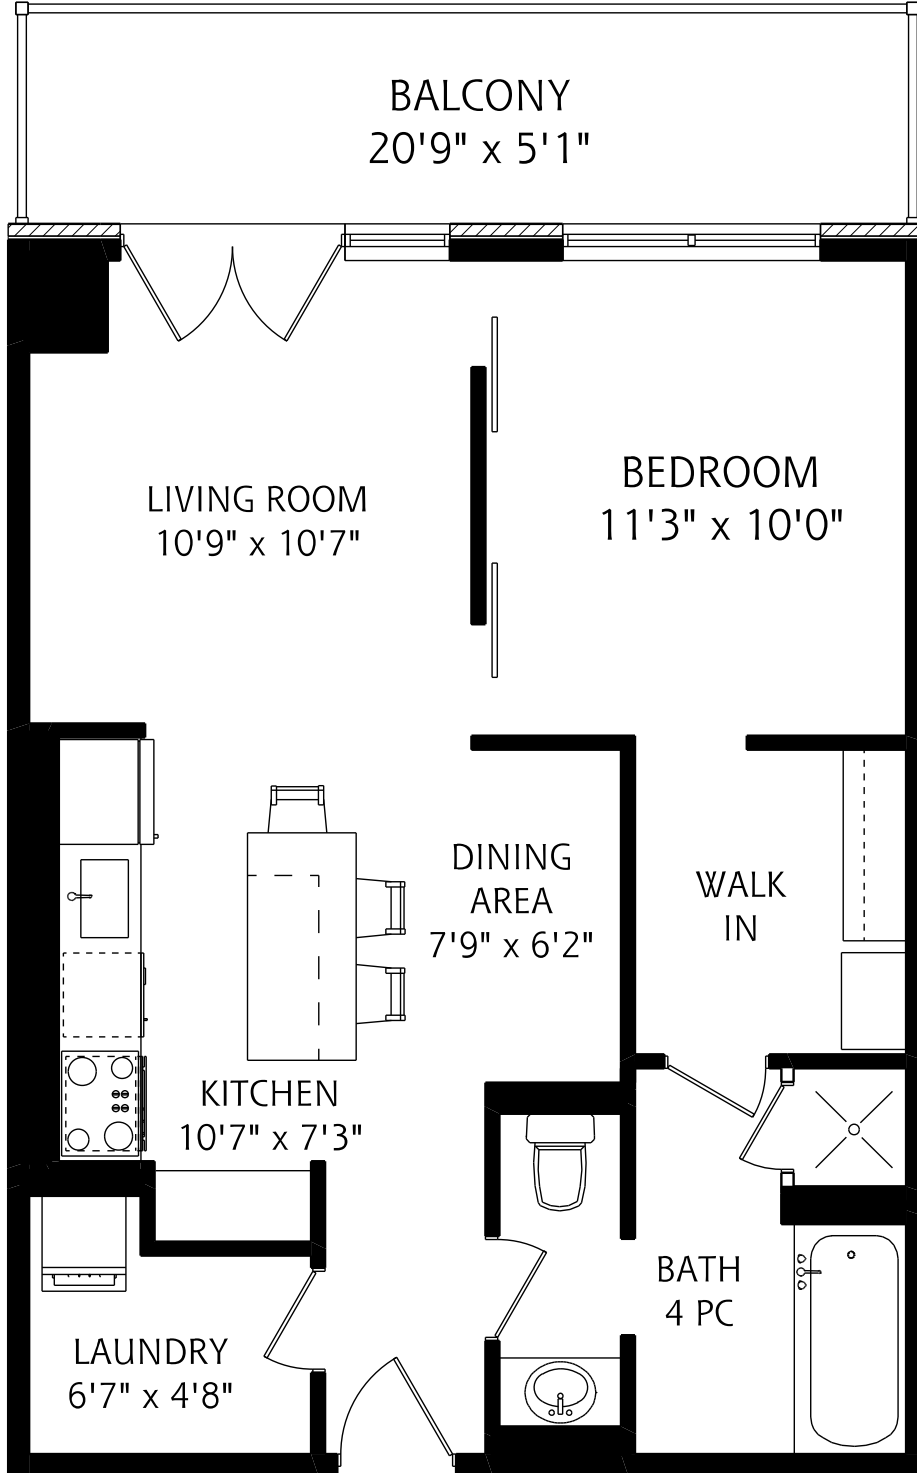

25 SCRIVENER SQUARE SUITE #303

667 SQUARE FEET

ALL MEASUREMENTS SHOULD BE CONSIDERED APPROXIMATE