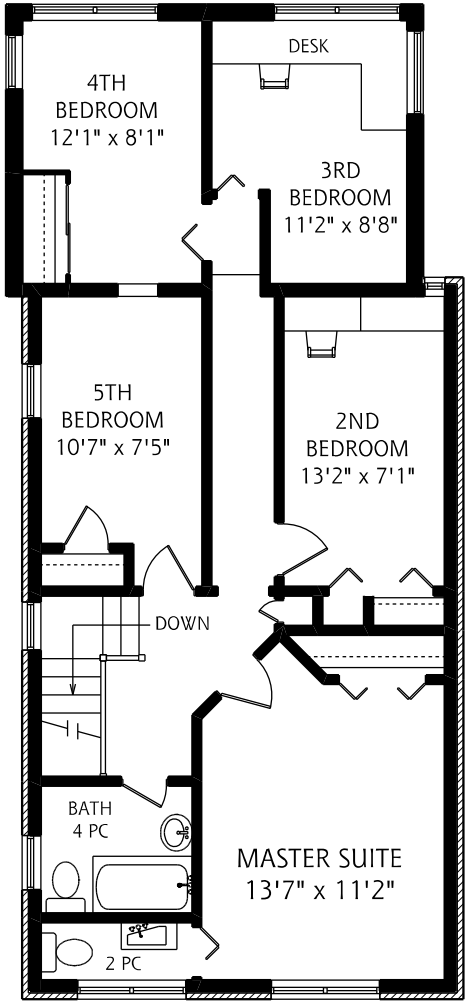

273 FAIRLAWN AVENUE

LOWER LEVEL
875 SQUARE FEET

MAIN FLOOR
885 SQUARE FEET

SECOND FLOOR
935 SQUARE FEET

ALL MEASUREMENTS SHOULD BE CONSIDERED APPROXIMATE