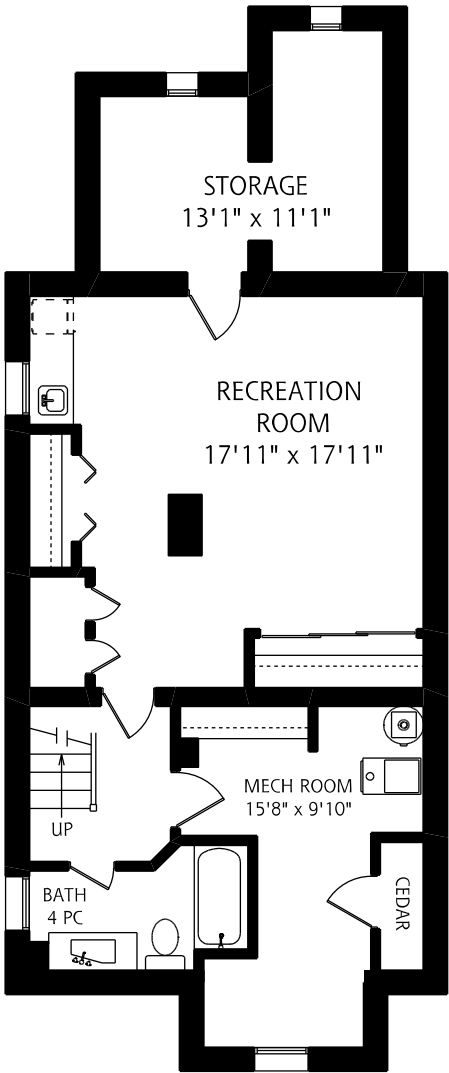

273 FAIRLAWN AVENUE

LOWER LEVEL
875 SQUARE FEET

MAIN FLOOR
885 SQUARE FEET

SECOND FLOOR
935 SQUARE FEET

ALL MEASUREMENTS SHOULD BE CONSIDERED APPROXIMATE