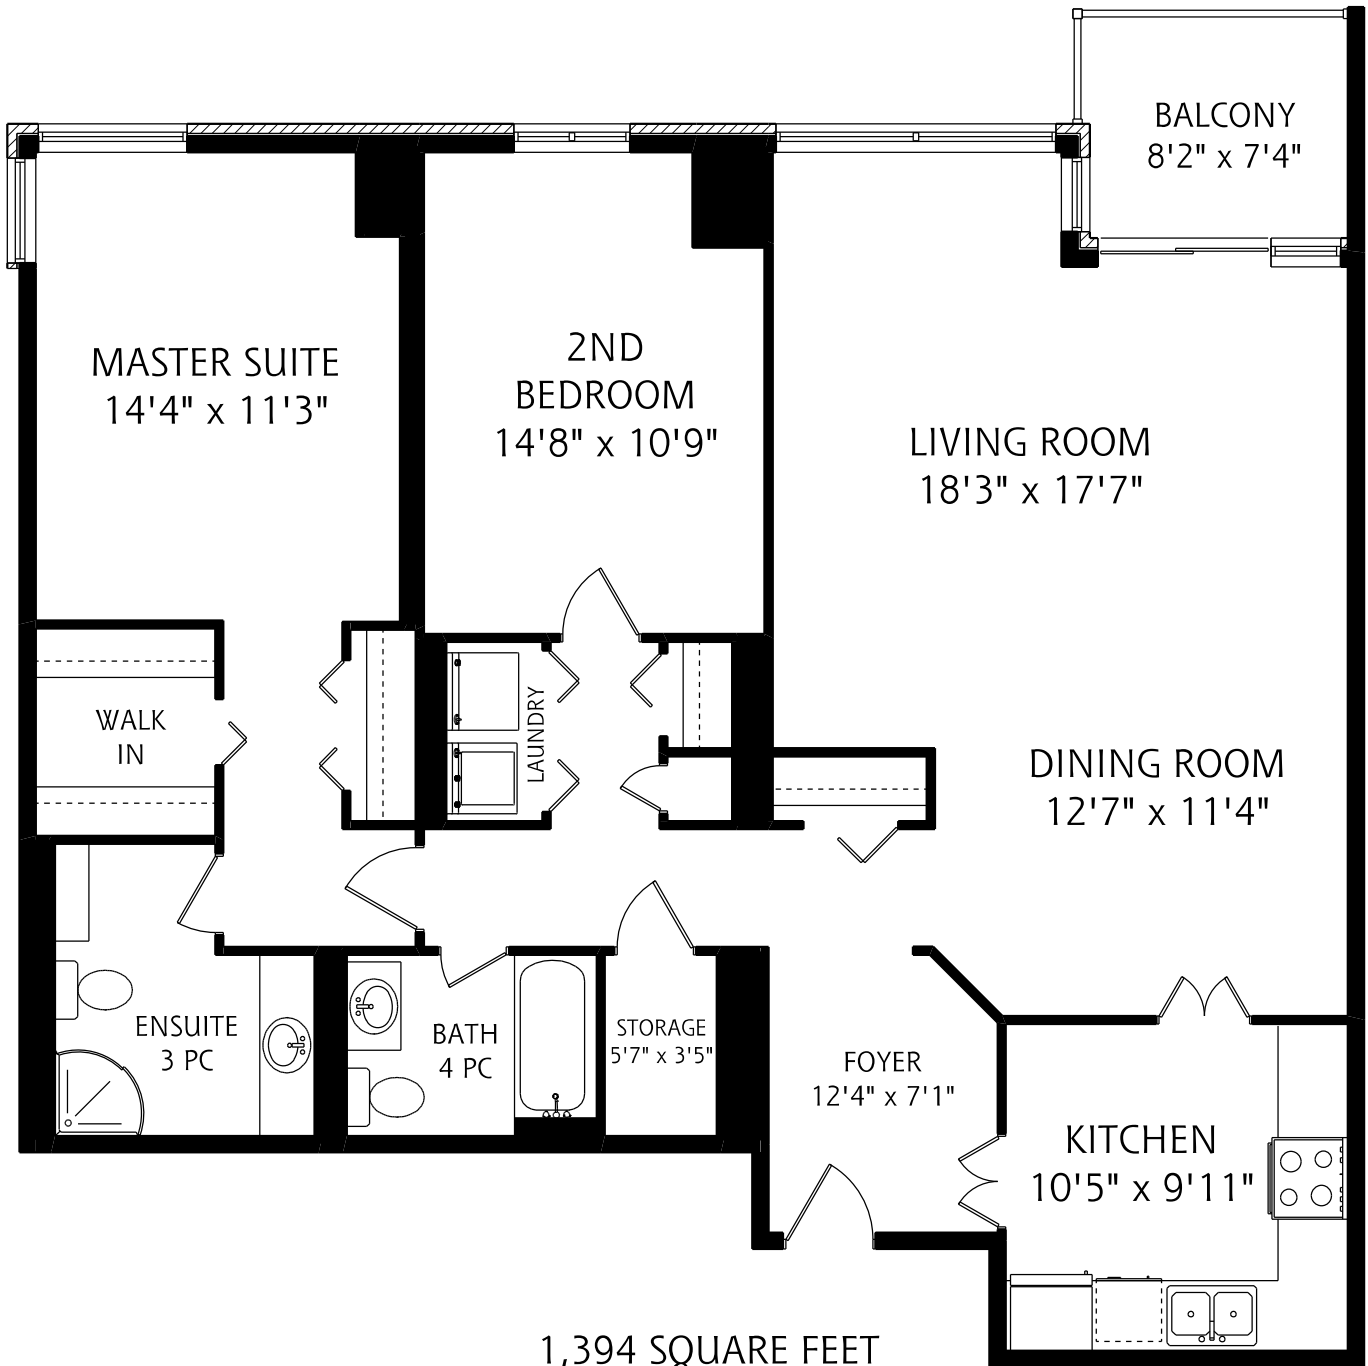

# 3 CONCORDE PLACE SUITE #1904

1,394 SQUARE FEET

ALL MEASUREMENTS SHOULD BE CONSIDERED APPROXIMATE