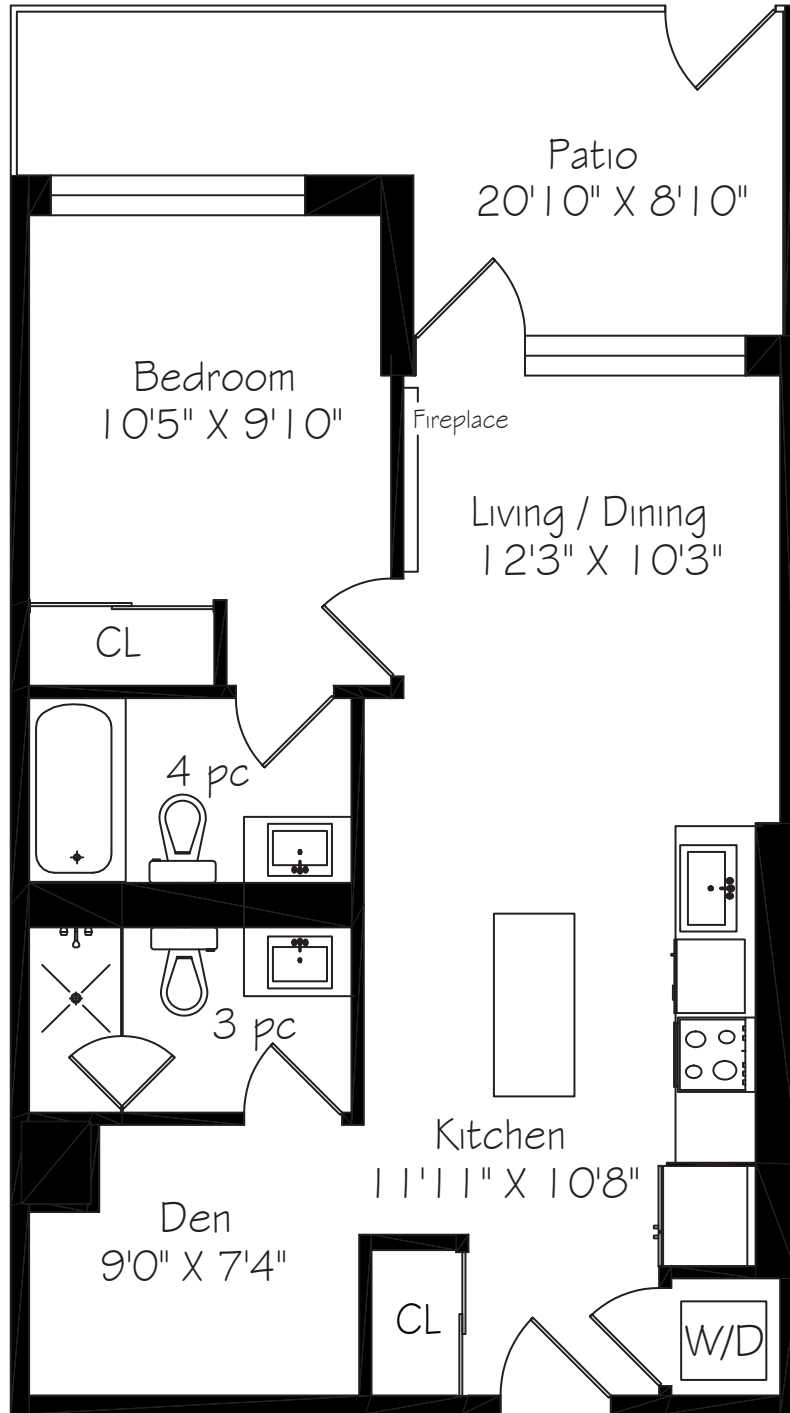

# 399 Spring Garden Avenue Suite 101

668 Square Feet

Measurements and Calculations are approximate  
To be used as guidelines only