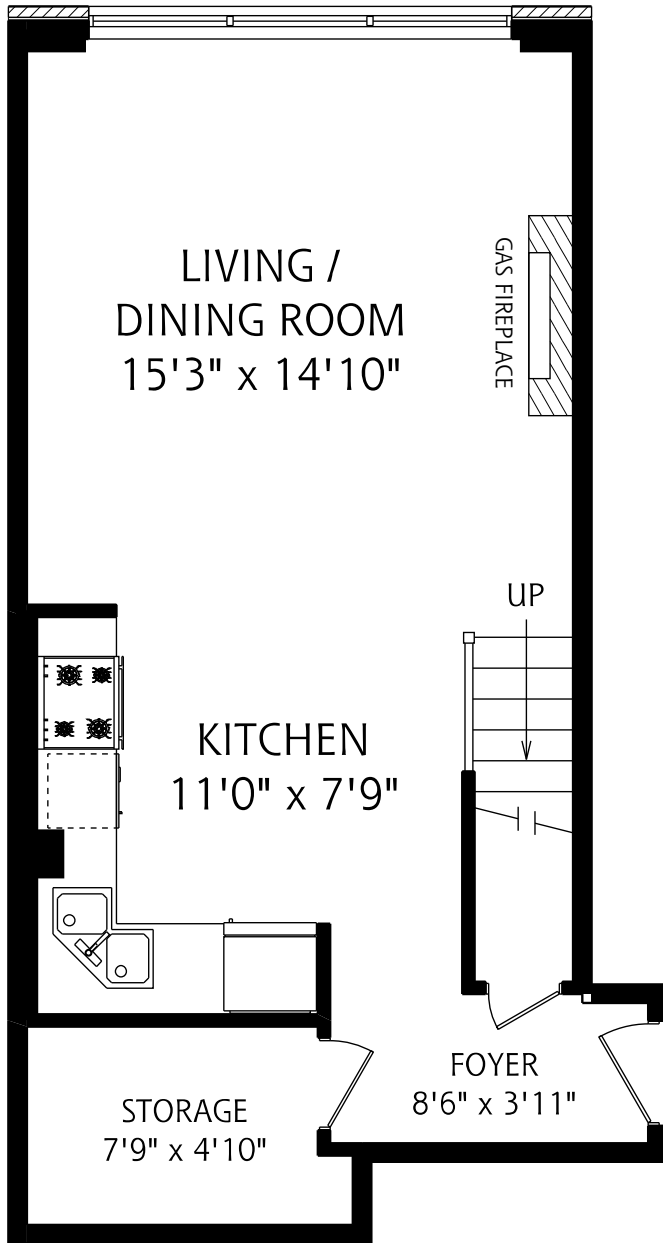

# 436 WELLINGTON STREET WEST SUITE #402

MAIN FLOOR  
525 SQUARE FEET

SECOND FLOOR  
515 SQUARE FEET

ALL MEASUREMENTS SHOULD BE CONSIDERED APPROXIMATE