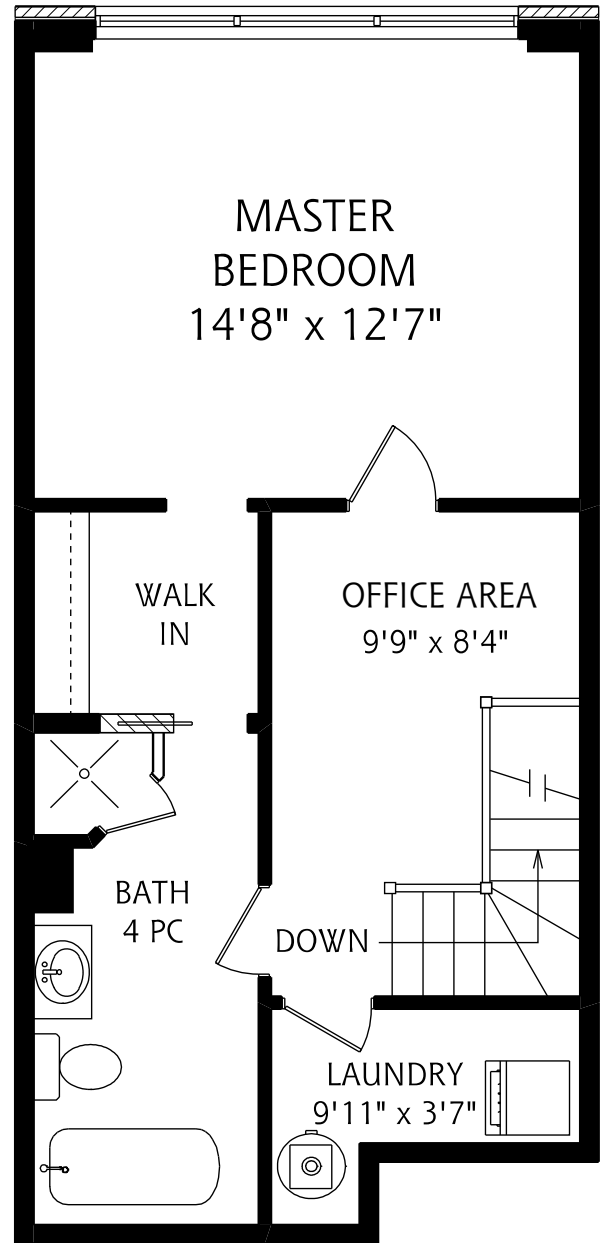

# 436 WELLINGTON STREET WEST SUITE #402

MAIN FLOOR  
525 SQUARE FEET

SECOND FLOOR  
515 SQUARE FEET

ALL MEASUREMENTS SHOULD BE CONSIDERED APPROXIMATE