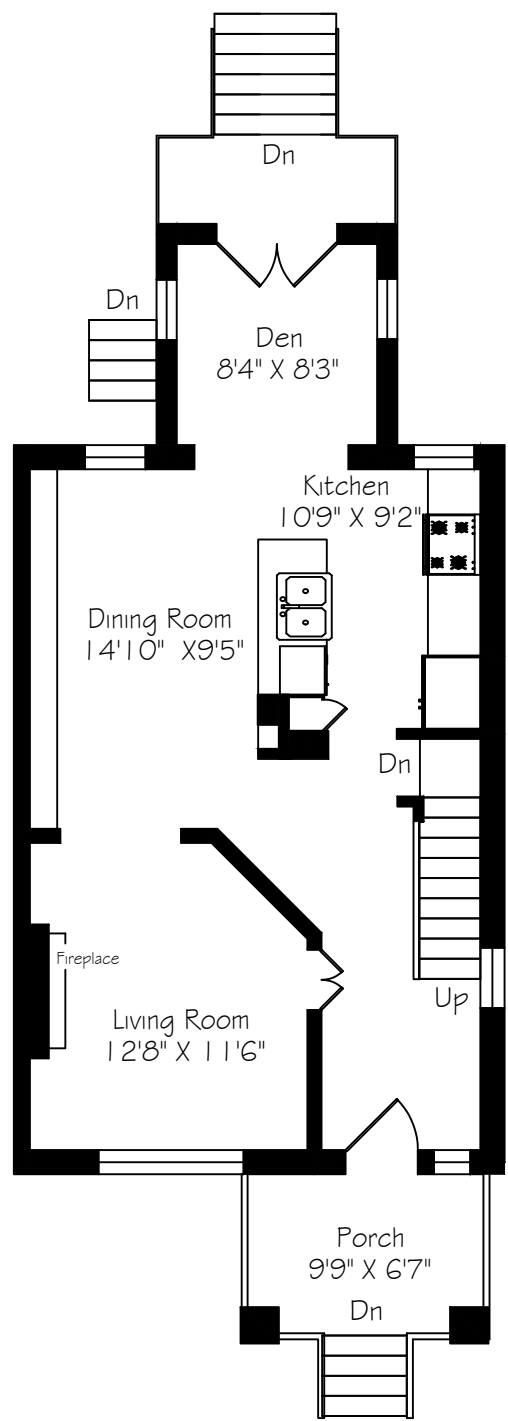

51 Sparkhall Avenue

Measurements and Calculations are approximate
To be used as guidelines only
www.measuredup.ca

Lower Level
693 Square Feet

Main Floor
693 Square Feet

Second Floor
618 Square Feet