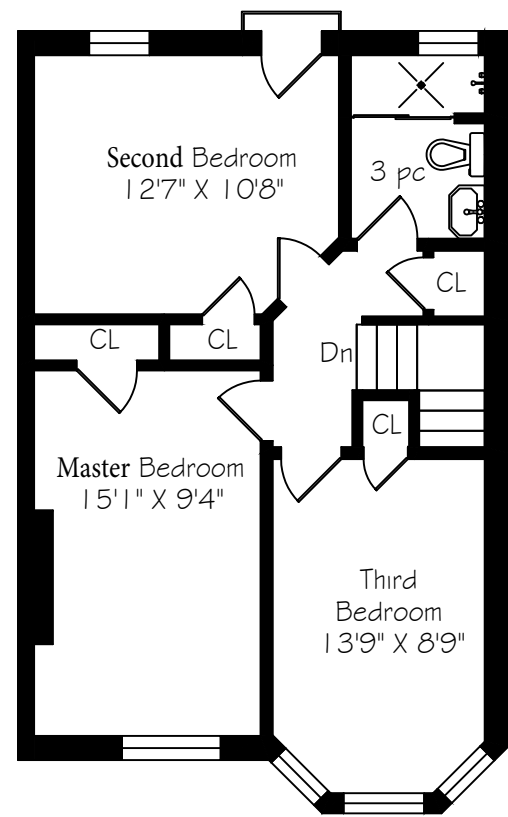

51 Sparkhall Avenue

Measurements and Calculations are approximate
To be used as guidelines only
www.measuredup.ca

Lower Level
693 Square Feet

Main Floor
693 Square Feet

Second Floor
618 Square Feet