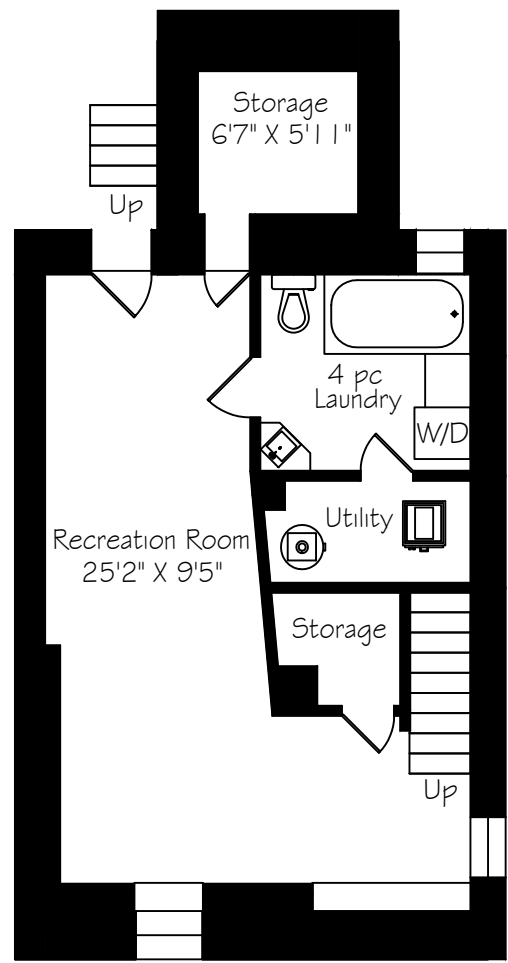

51 Sparkhall Avenue

Measurements and Calculations are approximate
To be used as guidelines only
www.measuredup.ca

Lower Level
693 Square Feet

Main Floor
693 Square Feet

Second Floor
618 Square Feet