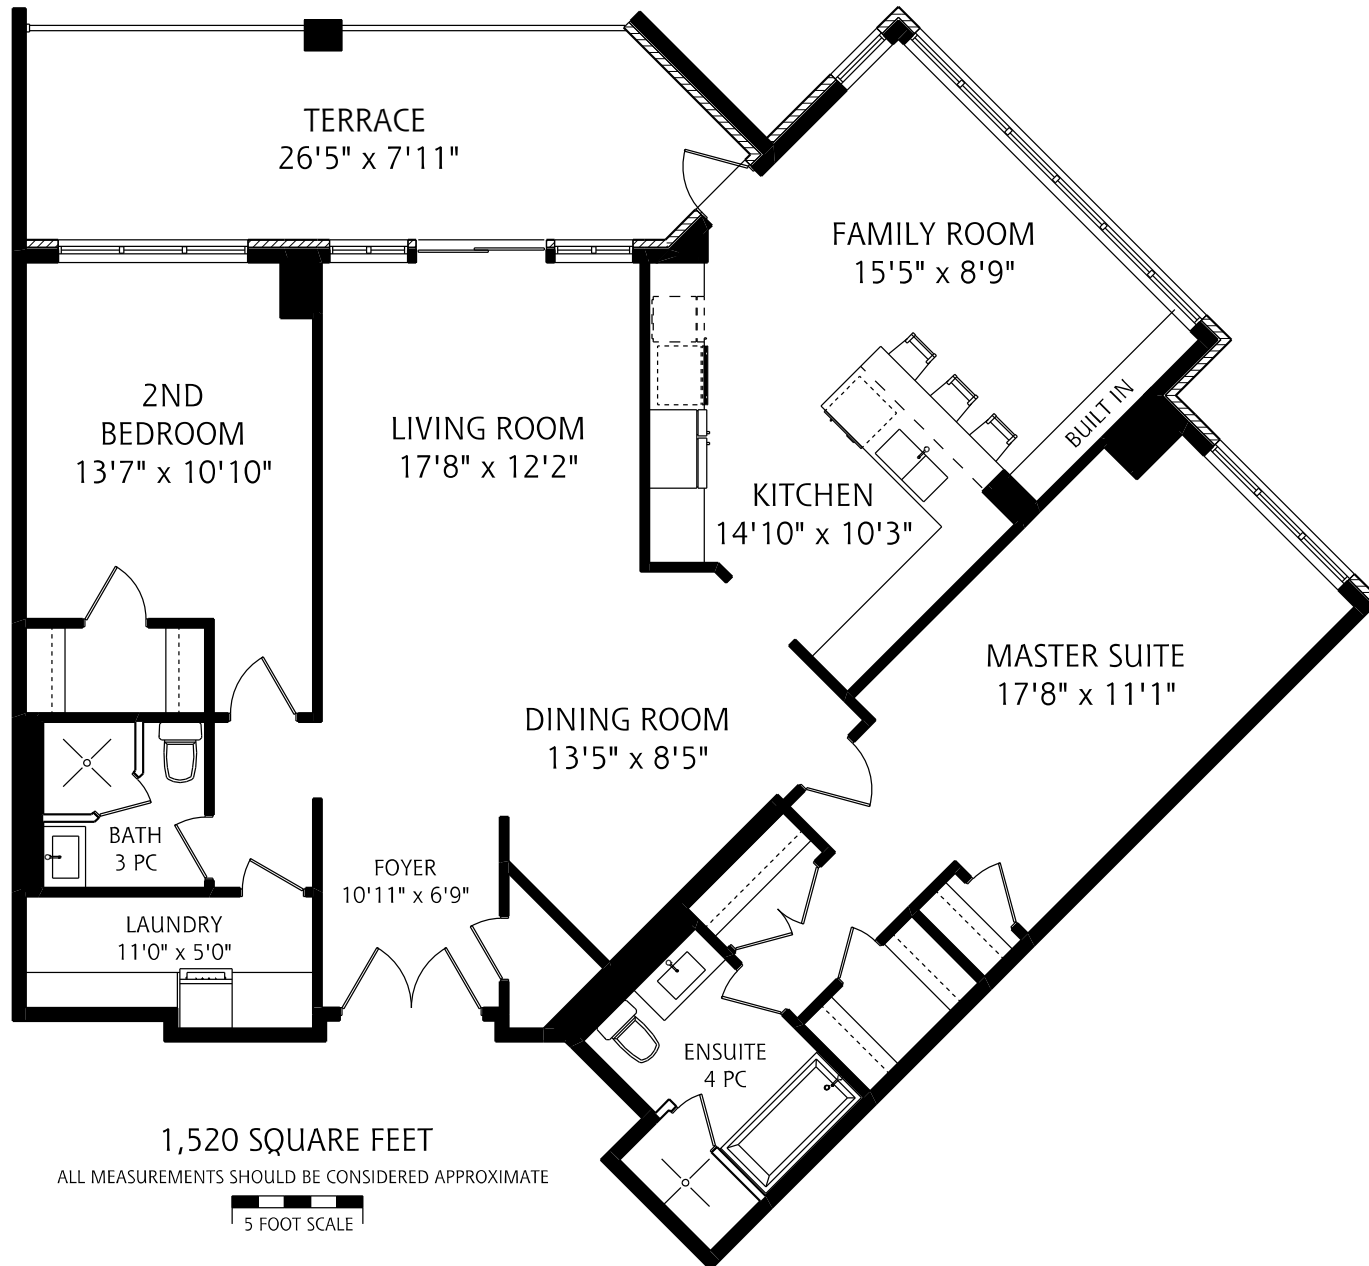

215 THE DONWAY WEST SUITE #408

1,520 SQUARE FEET

ALL MEASUREMENTS SHOULD BE CONSIDERED APPROXIMATE